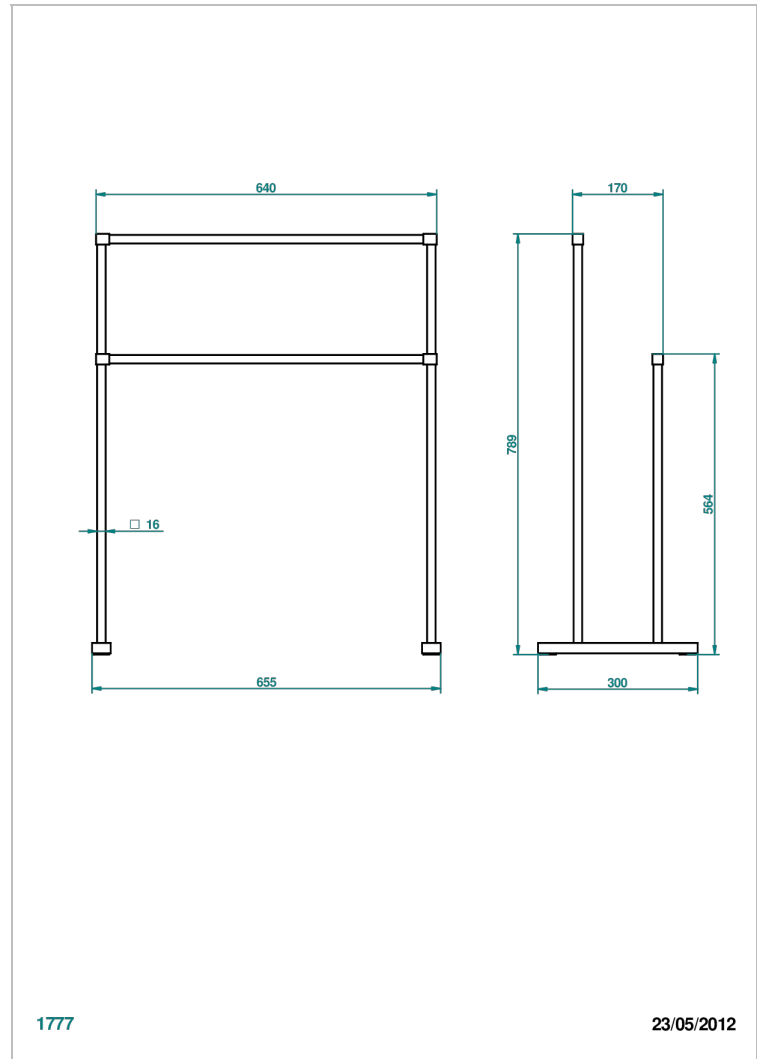

INFINI WHITE PORCELAIN

U2D-10C

Freestanding towel holder

THG[®]
PARIS

CHARACTERISTIC

- Infini White Porcelain
- Freestanding towel holder

AVAILABLE FINITIONS

Antique nickel - H28
Black ceram - D30
Blush PVD - H62
Brass color PVD - H49
Brown bronze color PVD - F33
Gold color PVD - H52