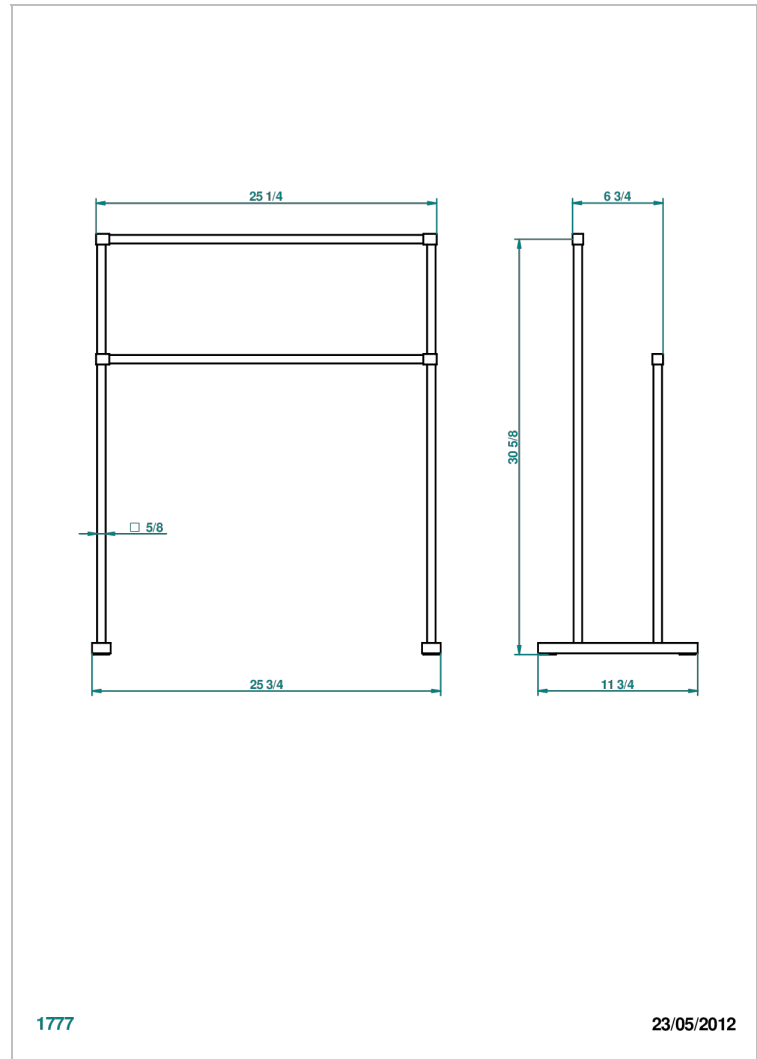

INFINI WHITE PORCELAIN

U2D-10C

Freestanding towel holder

THG[®]
PARIS

CHARACTERISTIC

- Infini White Porcelain
- Freestanding towel holder

AVAILABLE FINITIONS

Antique nickel - H28
Black ceram - D30
Blush PVD - H62
Brass color PVD - H49
Brown bronze color PVD - F33
Gold color PVD - H52