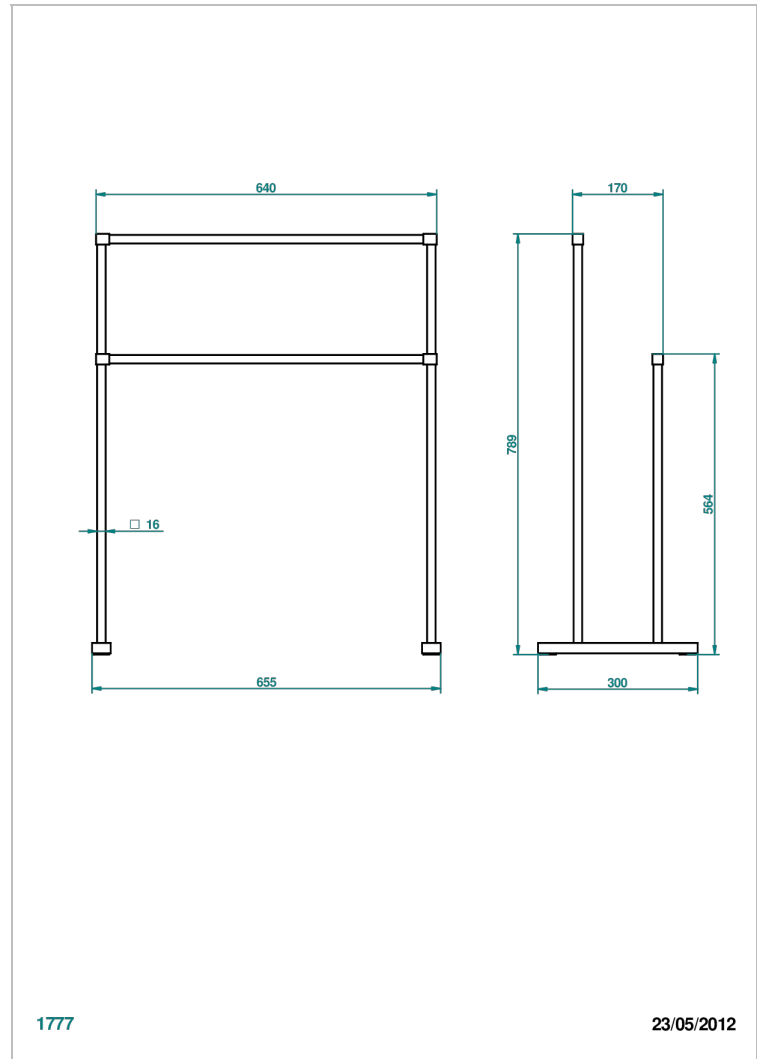

SYSTEM SMOOTH METAL WITH LEVER

G9B-10C

Freestanding towel holder

THG[®]
PARIS

CHARACTERISTIC

- System Smooth Metal with lever
- Freestanding towel holder

AVAILABLE FINITIONS

Antique nickel - H28
Black ceram - D30
Blush PVD - H62
Brass color PVD - H49
Brown bronze color PVD - F33
Gold color PVD - H52