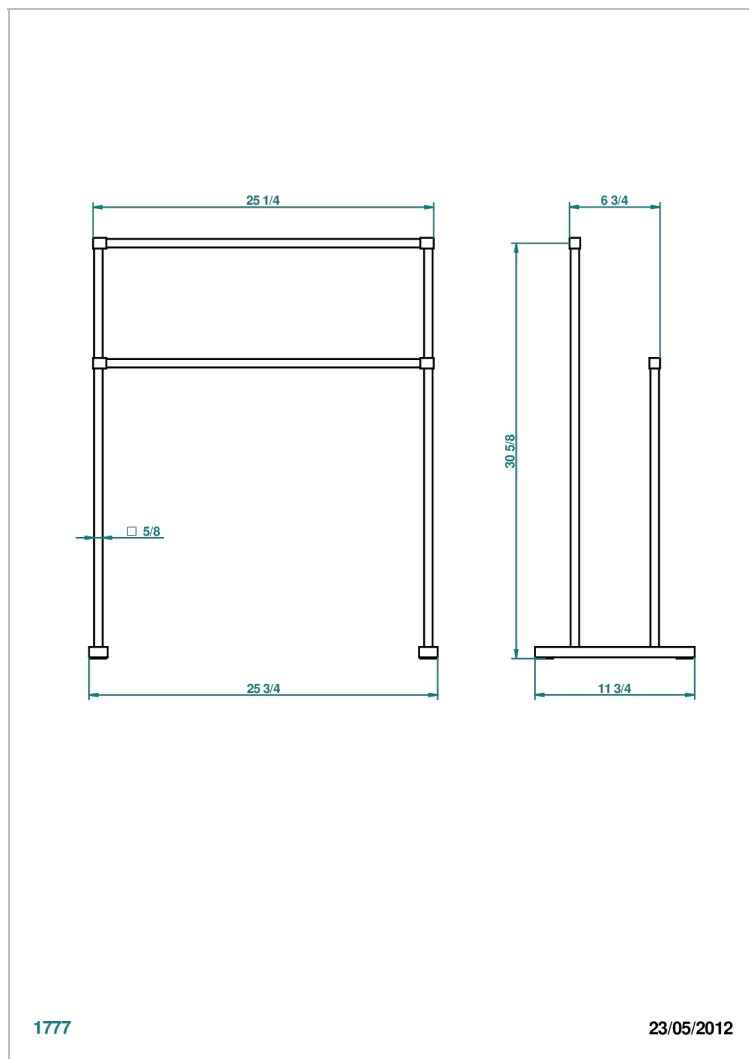

SYSTEM SMOOTH METAL WITH LEVER

G9B-10C

Freestanding towel holder

THG[®]
PARIS

CHARACTERISTIC

- System Smooth Metal with lever
- Freestanding towel holder

AVAILABLE FINITIONS

Antique nickel - H28
Black ceram - D30
Blush PVD - H62
Brass color PVD - H49
Brown bronze color PVD - F33
Gold color PVD - H52