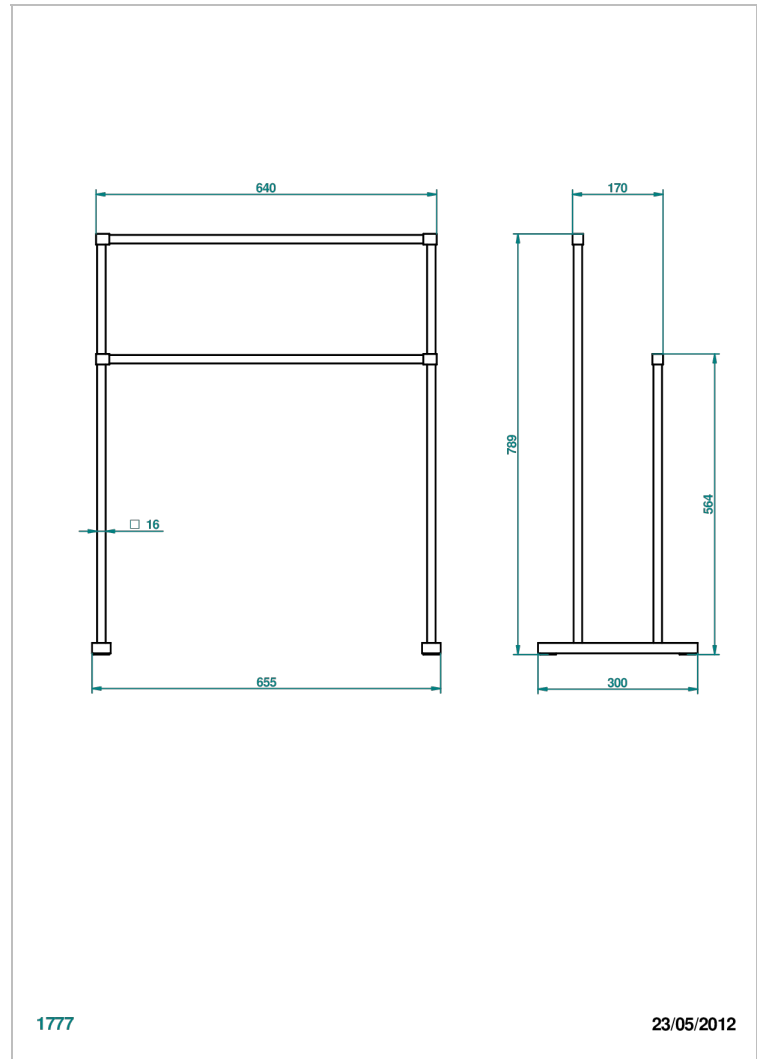

# SYSTEM SMOOTH METAL WITH LEVER

G9B-10C

落地毛巾架

THG<sup>®</sup>  
PARIS

## 特色

- System Smooth Metal with lever
- 落地毛巾架