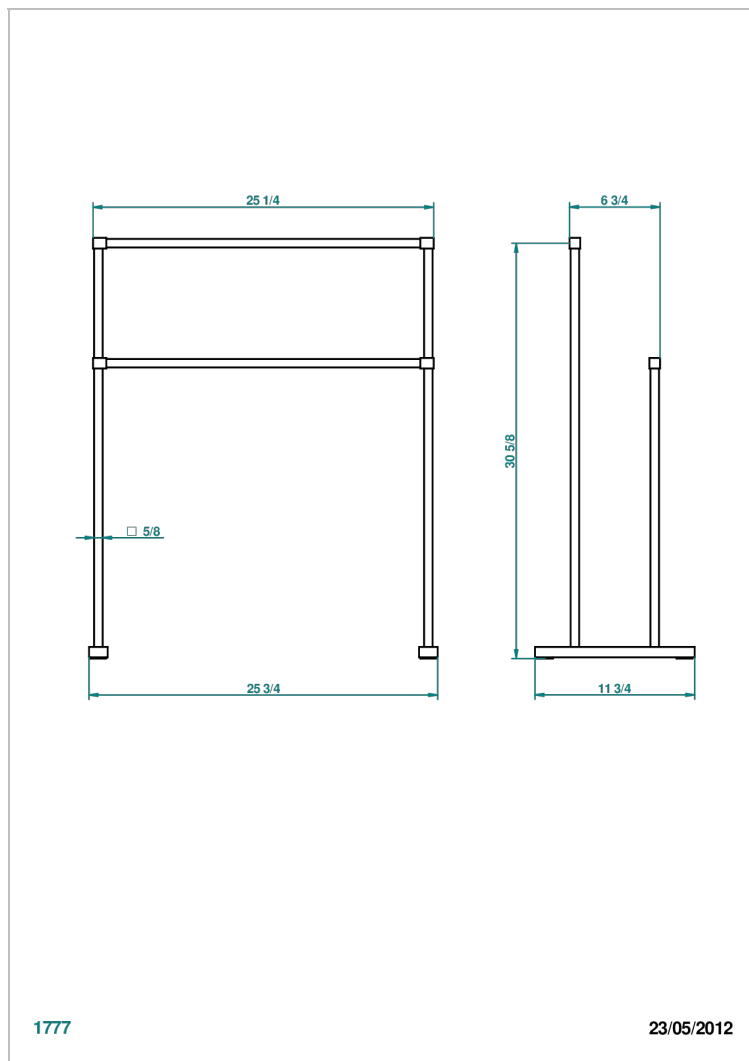

SYSTEM SMOOTH METAL WITH LEVER

G9B-10C

Freestanding towel holder

THG[®]
PARIS

CHARACTERISTIC

- System Smooth Metal with lever
- Freestanding towel holder

AVAILABLE FINITIONS

Antique nickel - H28
Black ceram - D30
Blush PVD - H62
Brass color PVD - H49
Brown bronze color PVD - F33
Gold color PVD - H52