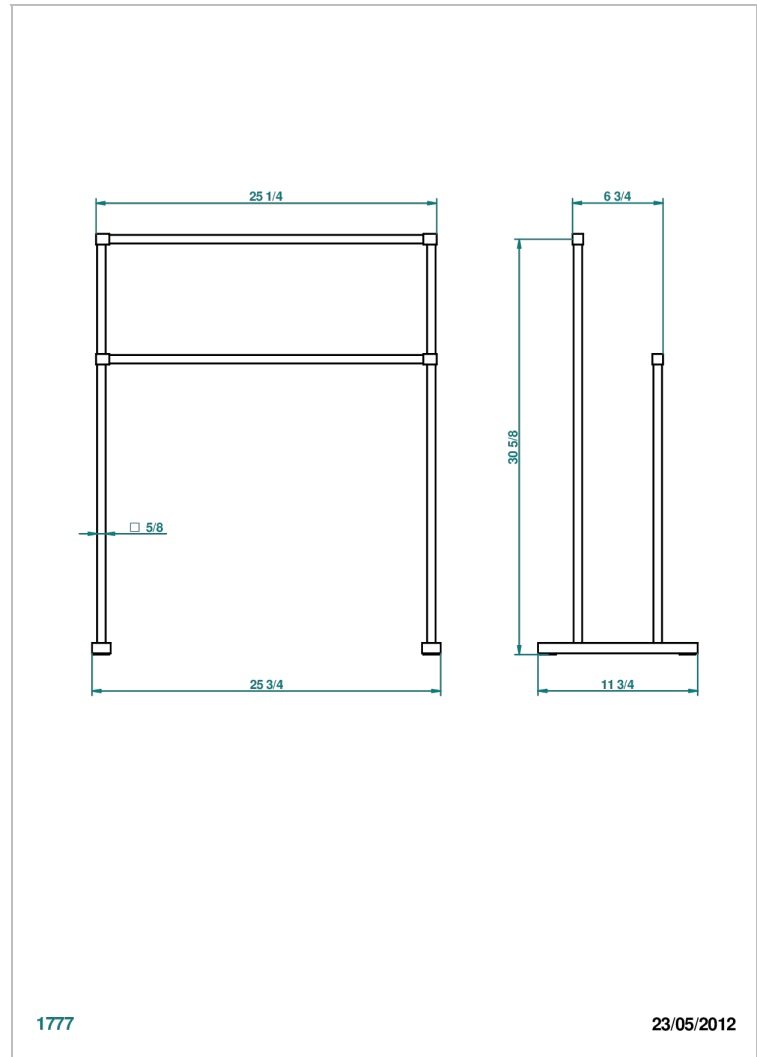

SYSTEM SMOOTH METAL WITH LEVER

G9B-10C

落地毛巾架

THG[®]
PARIS

特色

- System Smooth Metal with lever
- 落地毛巾架

可选饰面

Black ceram - D30
Blush PVD - H62
Graphite PVD - H64
Matt Umber PVD - H67
Matt blush PVD - H60
Matt graphite PVD - H65