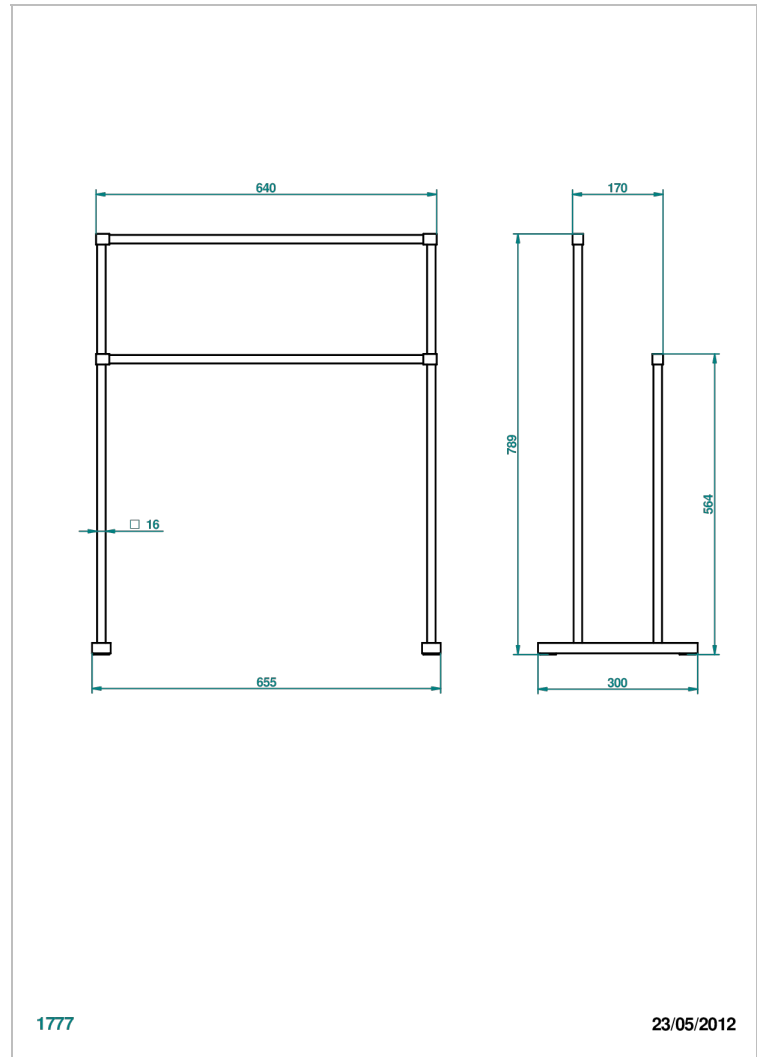

COLLECTION "O"

G4P-10C

落地毛巾架

THG[®]
PARIS

特色

- Collection "O"
- 落地毛巾架

可选饰面

Black ceram - D30
Blush PVD - H62
Graphite PVD - H64
Matt Umber PVD - H67
Matt blush PVD - H60
Matt graphite PVD - H65