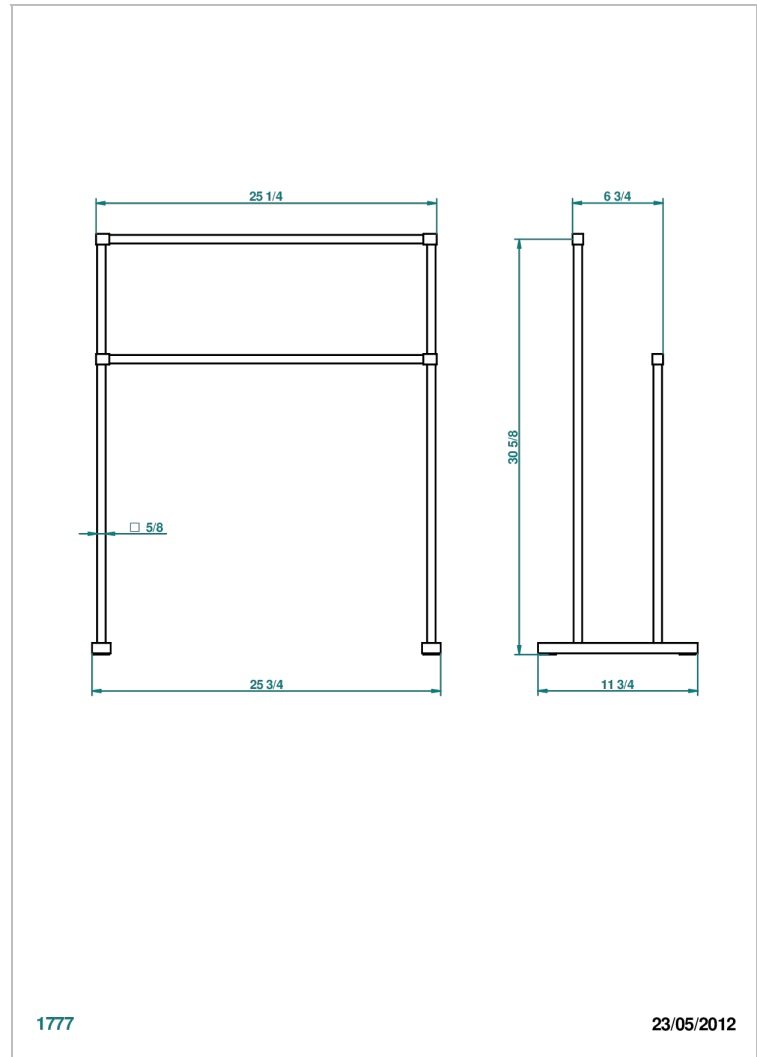

COLLECTION "O"

G4P-10C

Freestanding towel holder

THG[®]
PARIS

CHARACTERISTIC

- Collection "O"
- Freestanding towel holder

AVAILABLE FINITIONS

Antique nickel - H28
Black ceram - D30
Blush PVD - H62
Brass color PVD - H49
Brown bronze color PVD - F33
Gold color PVD - H52