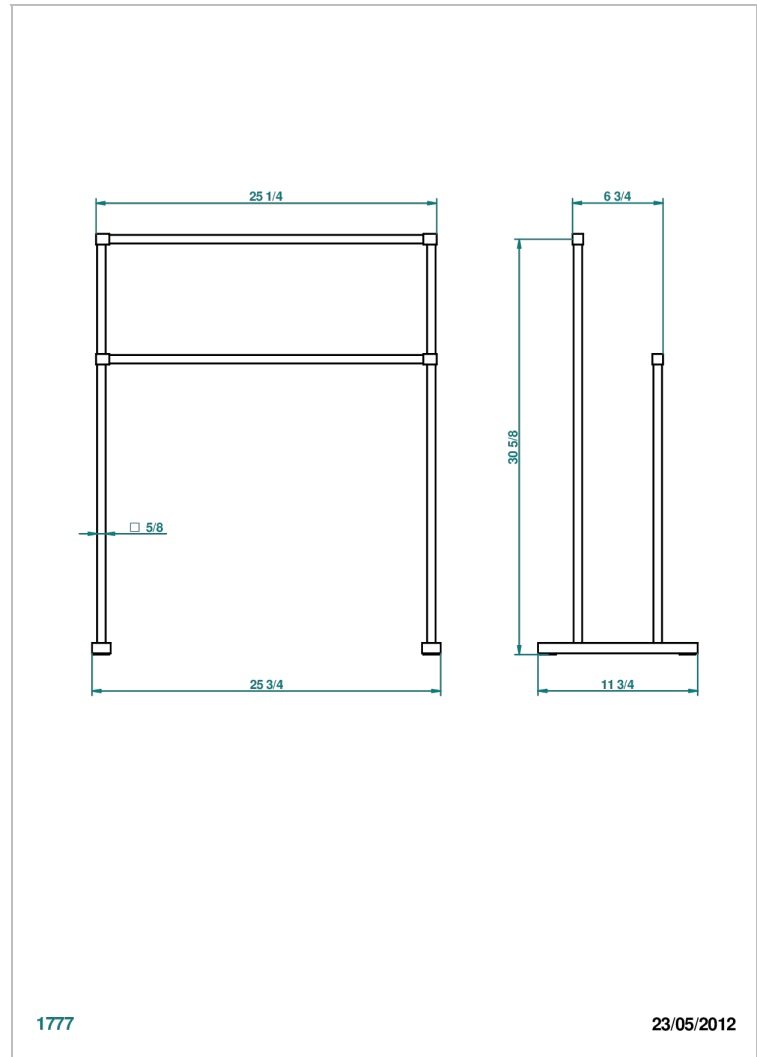

COLLECTION "O"

G4P-10C

落地毛巾架

THG[®]
PARIS

特色

- Collection "O"
- 落地毛巾架

可选饰面

Black ceram - D30
Blush PVD - H62
Graphite PVD - H64
Matt Umber PVD - H67
Matt blush PVD - H60
Matt graphite PVD - H65