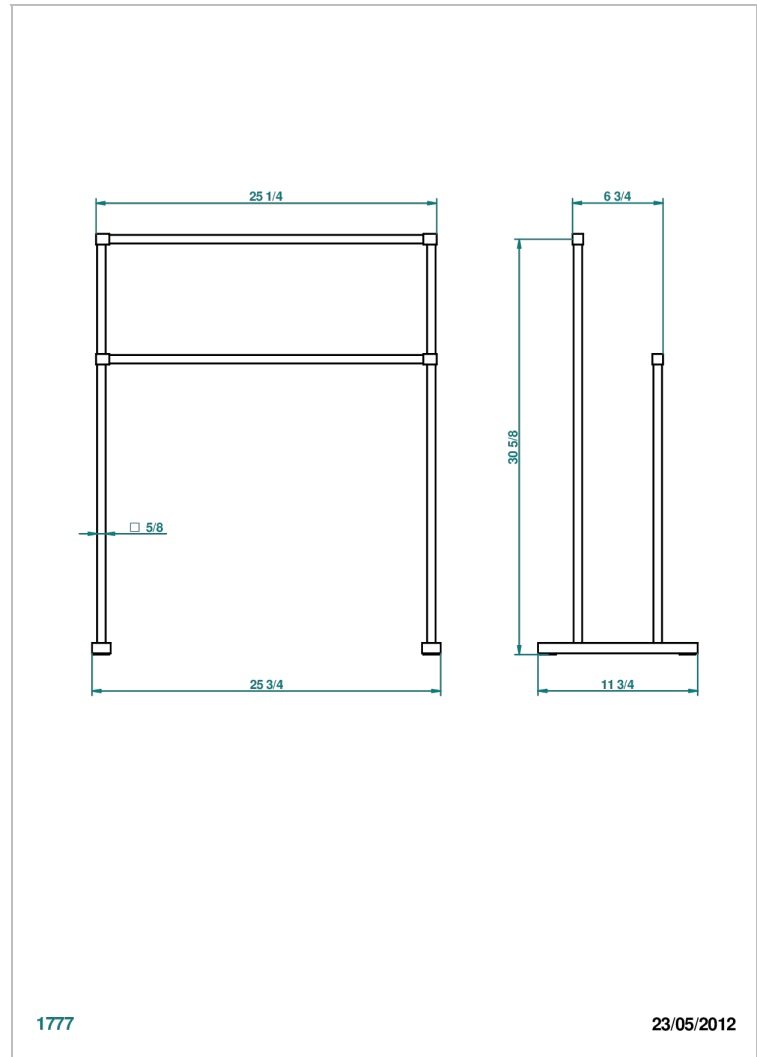

# GENERAL ITEMS

G00-10C

Freestanding towel holder

THG<sup>®</sup>  
PARIS

## CHARACTERISTIC

- General Items
- Freestanding towel holder