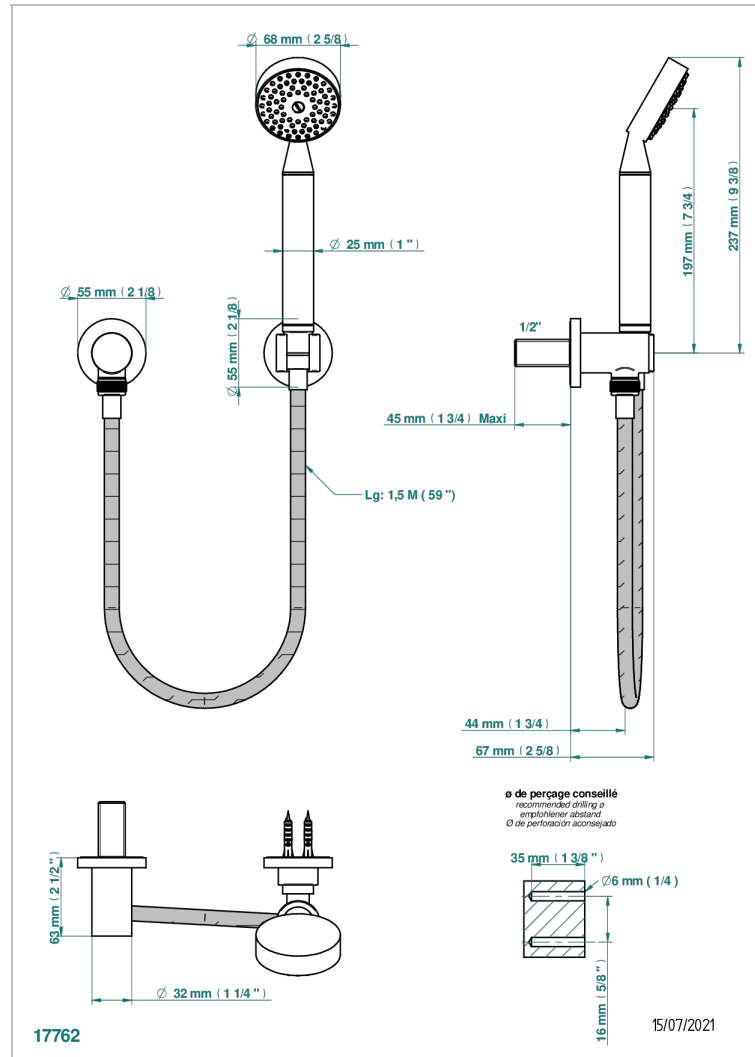

DIPLOMATE ROPED RINGS

U4C-52

Wall mounted stylised handshower, hose, fix hook and elbow

CHARACTERISTIC

- Diplomate Roped rings
- Wall mounted stylised handshower, hose, fix hook and elbow

TECHNICAL SPECS

- Recommandé : 3 bars (max. 5 bars) - Advised : 43,5 psi (max. 72 psi)
- 9,5 l/min à 3 bars (2.5 gpm at 43.5 psi)

AVAILABLE FINITIONS

Antique nickel - H28
Black ceram - D30
Blush PVD - H62
Brass color PVD - H49
Brown bronze color PVD - F33
Gold color PVD - H52

Graphite PVD - H64
Lacquered light bronze - D01
Matt Umber PVD - H67
Matt blush PVD - H60
Matt brass color PVD - H50
Matt brown bronze color PVD - F34