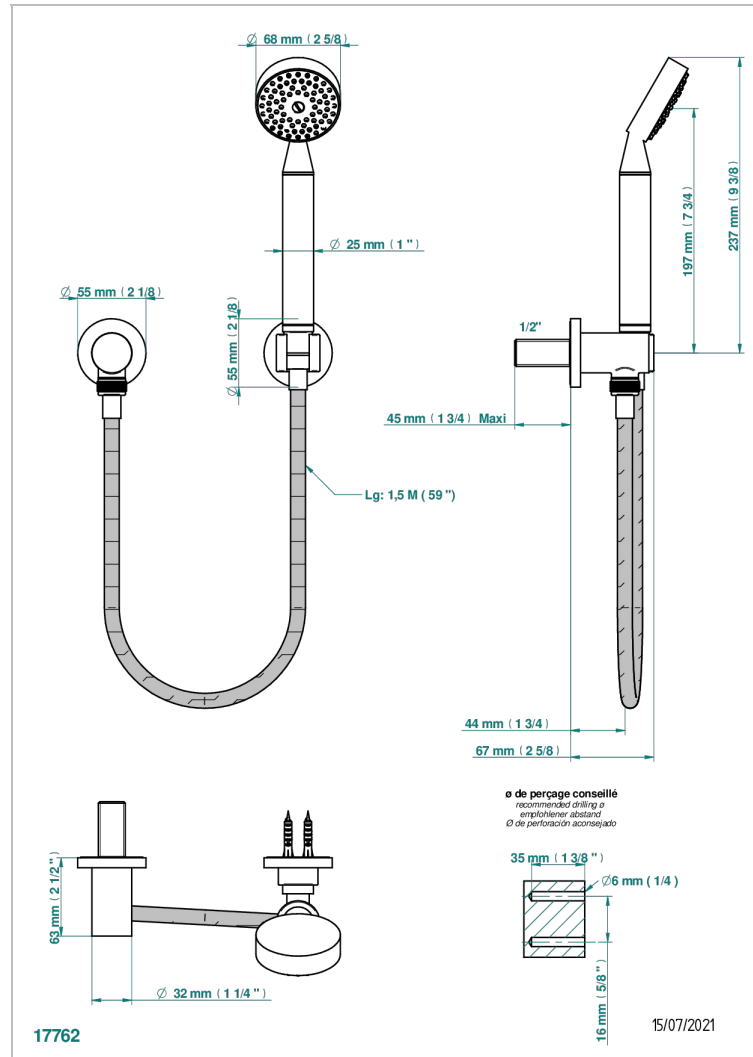

DIPLOMATE GROOVED RINGS

U4B-52

Wall mounted stylised handshower, hose, fix hook and elbow

CHARACTERISTIC

- Diplomat Grooved rings
- Wall mounted stylised handshower, hose, fix hook and elbow

TECHNICAL SPECS

- Recommandé : 3 bars (max. 5 bars) - Advised : 43,5 psi (max. 72 psi)
- 9,5 l/min à 3 bars (2.5 gpm at 43.5 psi)

AVAILABLE FINITIONS

Antique nickel - H28
Black ceram - D30
Blush PVD - H62
Brass color PVD - H49
Brown bronze color PVD - F33
Gold color PVD - H52

Nickel color PVD - H55
Polished chrome (color finish) - A02
Polished chrome / Polished gold (color finish) - G02
Polished gold (color finish) - F01
Polished nickel - B01
Soft gold - F30

Soft matt gold - F31
Umber PVD - H66
Varnished matt antique red copper (color finish) - H07