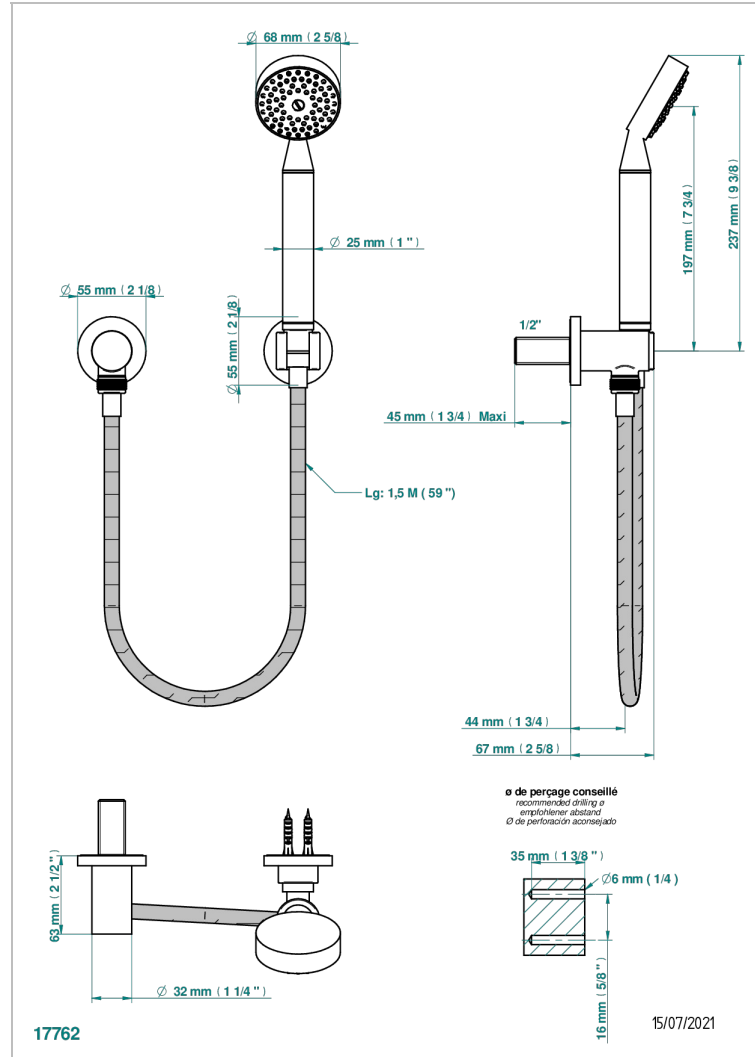

DIPLOMATE SMOOTH RINGS

U4A-52

Wall mounted stylised handshower, hose, fix hook and elbow

CHARACTERISTIC

- Diplomat Smooth rings
- Wall mounted stylised handshower, hose, fix hook and elbow

TECHNICAL SPECS

- Recommandé : 3 bars (max. 5 bars) - Advised : 43,5 psi (max. 72 psi)
- 9,5 l/min à 3 bars (2.5 gpm at 43.5 psi)

AVAILABLE FINITIONS

Antique nickel - H28
Black ceram - D30
Blush PVD - H62
Brass color PVD - H49
Brown bronze color PVD - F33
Gold color PVD - H52

Graphite PVD - H64
Lacquered light bronze - D01
Matt Umber PVD - H67
Matt blush PVD - H60
Matt brass color PVD - H50
Matt brown bronze color PVD - F34