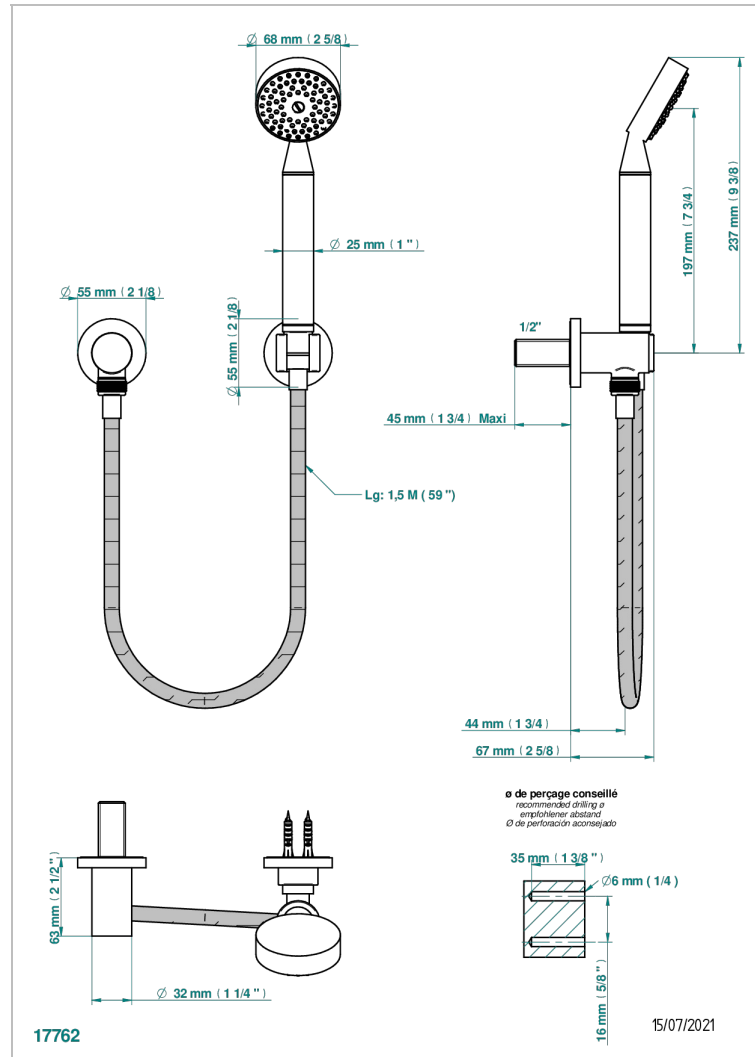

SPIRIT

G69-52

Wall mounted stylised handshower, hose, fix hook and elbow

CHARACTERISTIC

- Spirit
- Wall mounted stylised handshower, hose, fix hook and elbow

TECHNICAL SPECS

- Recommandé : 3 bars (max. 5 bars) - Advised : 43,5 psi (max. 72 psi)
- 9,5 l/min à 3 bars (2.5 gpm at 43.5 psi)

AVAILABLE FINITIONS

Antique nickel - H28
Black ceram - D30
Blush PVD - H62
Brass color PVD - H49
Brown bronze color PVD - F33
Gold color PVD - H52

Graphite PVD - H64
Lacquered light bronze - D01
Matt Umber PVD - H67
Matt blush PVD - H60
Matt brass color PVD - H50
Matt brown bronze color PVD - F34