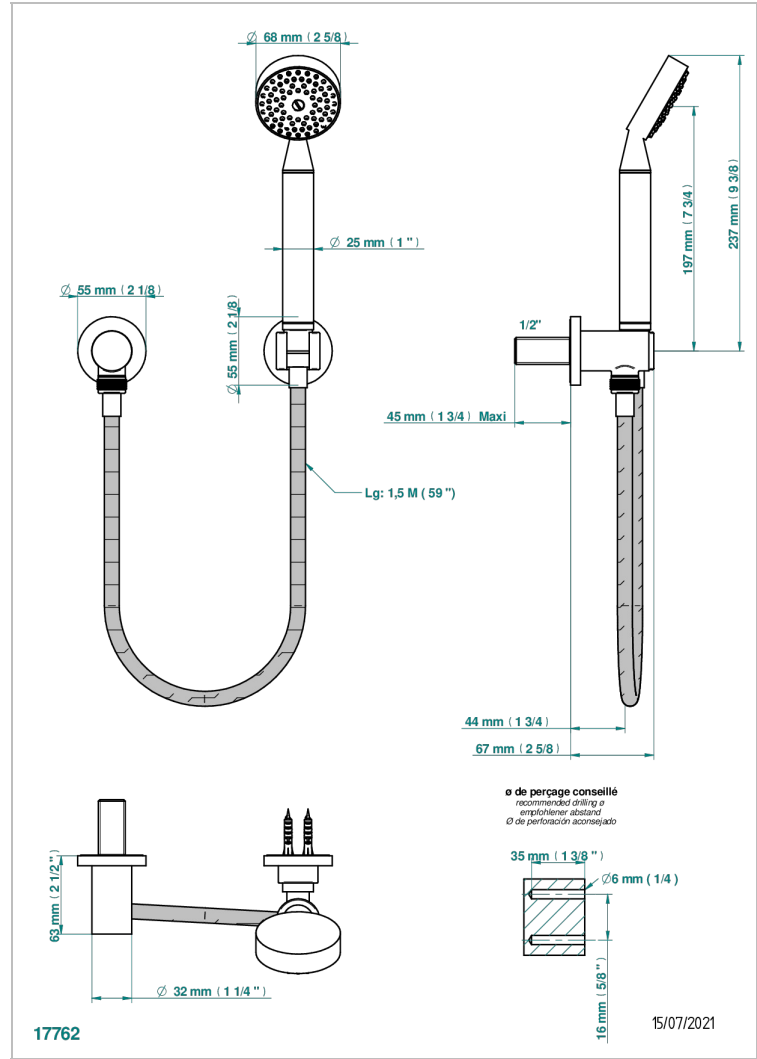

SPiRiT

G69-52

Wall mounted stylised handshower, hose, fix hook and elbow

CHARACTERISTIC

- Spirit
- Wall mounted stylised handshower, hose, fix hook and elbow

TECHNICAL SPECS

- Recommandé : 3 bars (max. 5 bars) - Advised : 43,5 psi (max. 72 psi)
- 9,5 l/min à 3 bars (2.5 gpm at 43.5 psi)

AVAILABLE FINITIONS

Antique nickel - H28
Black ceram - D30
Blush PVD - H62
Brass color PVD - H49
Brown bronze color PVD - F33
Gold color PVD - H52

Graphite PVD - H64
Lacquered light bronze - D01
Matt Umber PVD - H67
Matt blush PVD - H60
Matt brass color PVD - H50
Matt brown bronze color PVD - F34