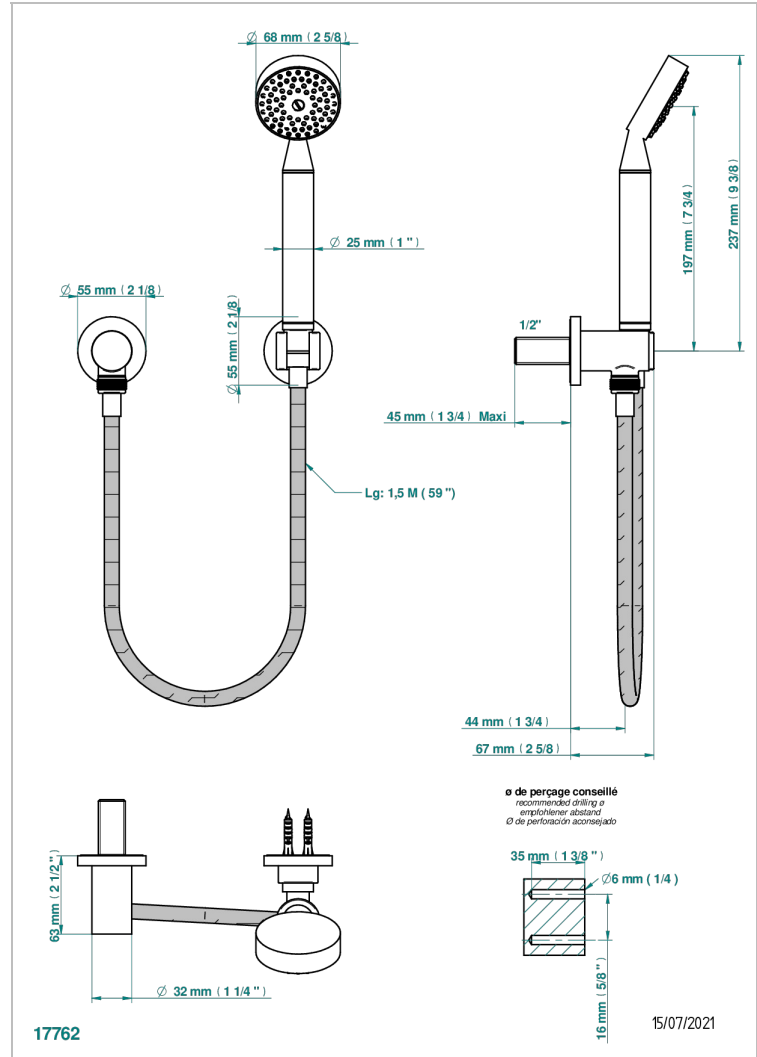

SPIRIT WITH LEVER

G58-52

Wall mounted stylised handshower, hose, fix hook and elbow

CHARACTERISTIC

- Spirit with lever
- Wall mounted stylised handshower, hose, fix hook and elbow

TECHNICAL SPECS

- Recommandé : 3 bars (max. 5 bars) - Advised : 43,5 psi (max. 72 psi)
- 9,5 l/min à 3 bars (2.5 gpm at 43.5 psi)

AVAILABLE FINITIONS

Antique nickel - H28
Black ceram - D30
Blush PVD - H62
Brass color PVD - H49
Brown bronze color PVD - F33
Gold color PVD - H52

Graphite PVD - H64
Lacquered light bronze - D01
Matt Umber PVD - H67
Matt blush PVD - H60
Matt brass color PVD - H50
Matt brown bronze color PVD - F34