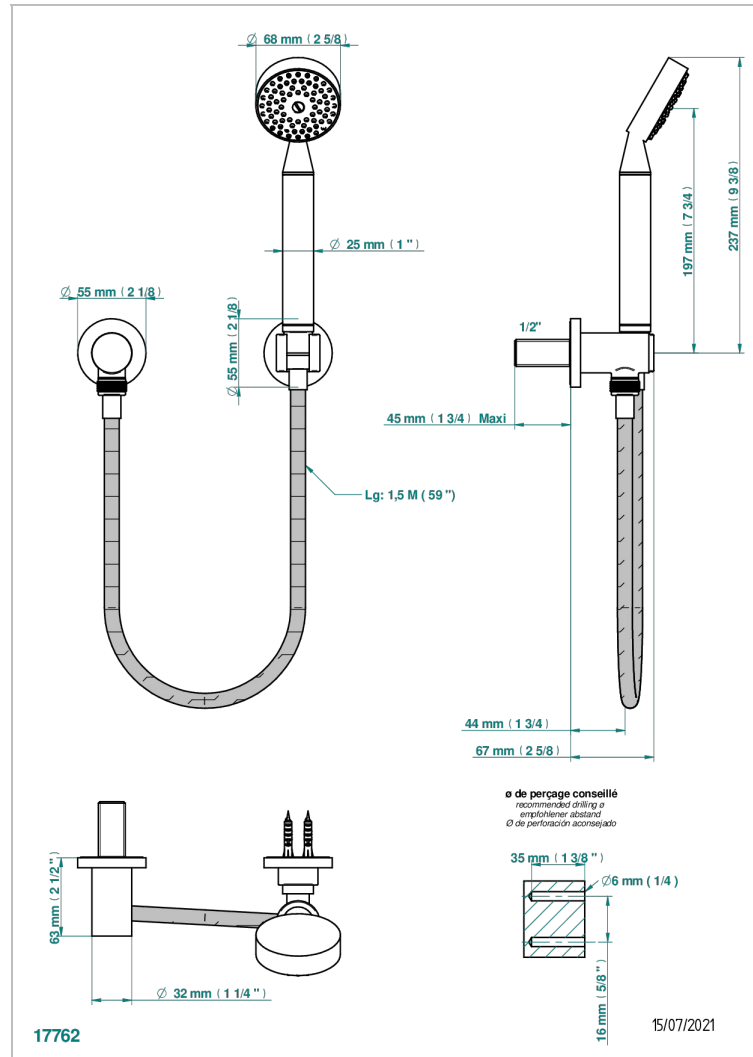

# BAMBOU BLACK CRYSTAL

A33-52

Wall mounted stylised handshower, hose, fix hook and elbow

## CHARACTERISTIC

- Bambou Black crystal
- Wall mounted stylised handshower, hose, fix hook and elbow