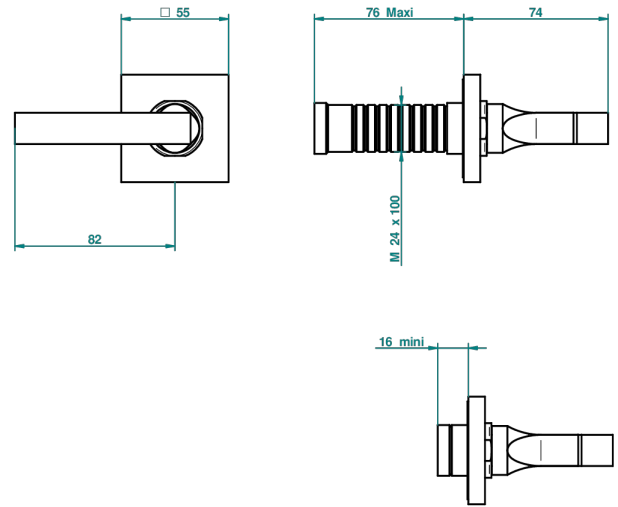

# BELUGA WITH LEVER HANDLES

G1U-30B

Wall volume control 30 & 32 trim

17758

01/10/2008

## CHARACTERISTIC

- Beluga with lever handles
- Wall volume control 30 & 32 trim

## RELATED SKU'S

- Ref. G00-32CUSA 3/4" Volume control wall valve with ceramic cartridge
- Ref. G00-32HUSA 3/4" Volume control wall valve with ceramic cartridge counterclockwise
- Ref. G00-30CUSA 1/2" volume control wall valve with ceramic cartridge
- Ref. G00-30HUSA 1/2" Volume control wall valve with ceramic cartridge counterclockwise