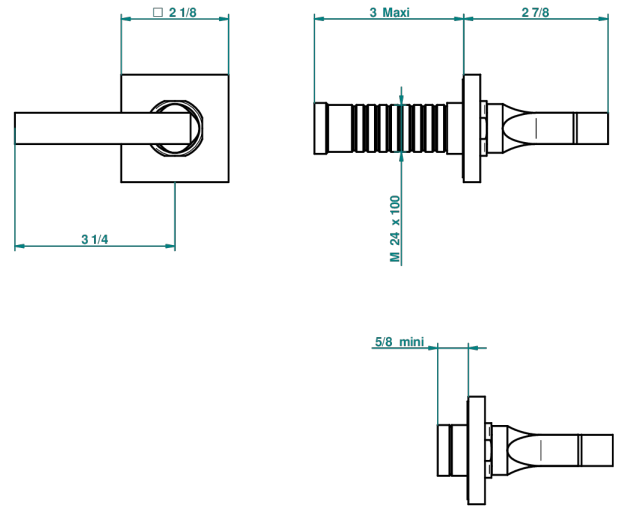

# BELUGA WITH LEVER HANDLES

G1U-30B

Wall volume control 30 & 32 trim

17758

01/10/2008

## CHARACTERISTIC

- Beluga with lever handles
- Wall volume control 30 & 32 trim

## RELATED SKU'S

- Ref. G00-32CUSA 3/4" Volume control wall valve with ceramic cartridge
- Ref. G00-32HUSA 3/4" Volume control wall valve with ceramic cartridge counterclockwise
- Ref. G00-30CUSA 1/2" volume control wall valve with ceramic cartridge
- Ref. G00-30HUSA 1/2" Volume control wall valve with ceramic cartridge counterclockwise