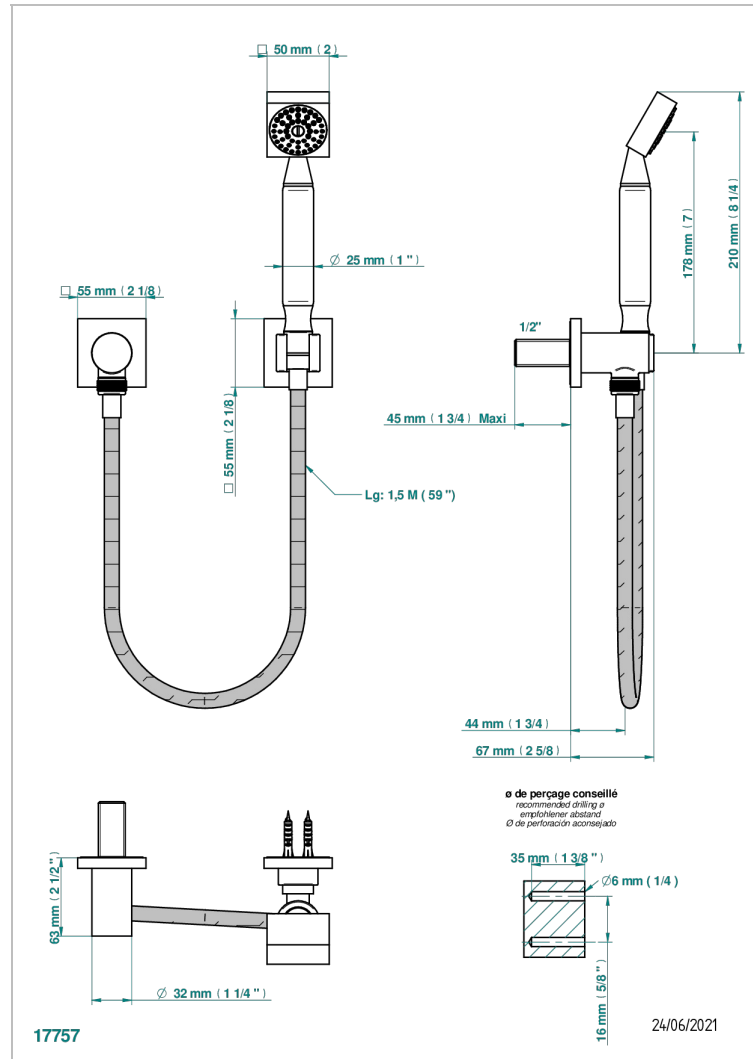

BELUGA WITH LEVER

G1U-52

Wall mounted stylised handshower, hose, fix hook and elbow

CHARACTERISTIC

- Beluga with lever
- Wall mounted stylised handshower, hose, fix hook and elbow

TECHNICAL SPECS

- Recommandé : 3 bars (max. 5 bars) - Advised : 43,5 psi (max. 72 psi)
- 9,5 l/min à 3 bars (2.5 gpm at 43.5 psi)

AVAILABLE FINITIONS

Antique nickel - H28
Black ceram - D30
Blush PVD - H62
Brass color PVD - H49
Brown bronze color PVD - F33
Gold color PVD - H52

Graphite PVD - H64
Lacquered light bronze - D01
Matt Umber PVD - H67
Matt blush PVD - H60
Matt brass color PVD - H50
Matt brown bronze color PVD - F34