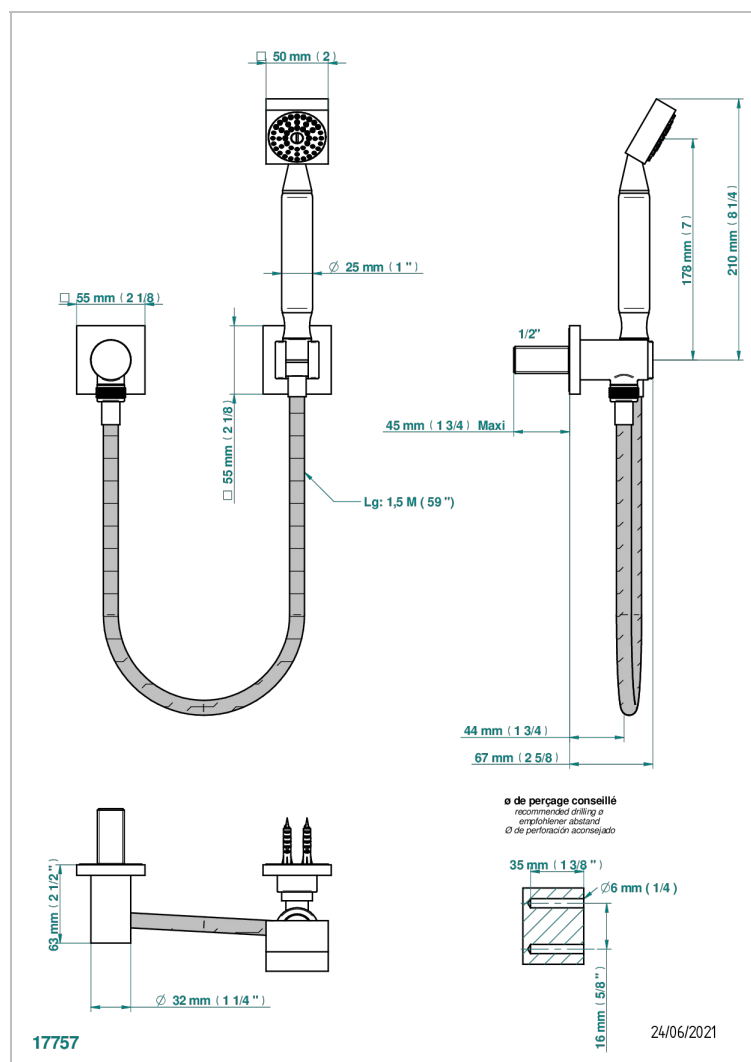

MASQUE DE FEMME SMOOTH METAL

A2U-52

Wall mounted stylised handshower, hose, fix hook and elbow

CHARACTERISTIC

- Masque de Femme Smooth metal
- Wall mounted stylised handshower, hose, fix hook and elbow

TECHNICAL SPECS

- Recommandé : 3 bars (max. 5 bars) - Advised : 43,5 psi (max. 72 psi)
- 9,5 l/min à 3 bars (2.5 gpm at 43.5 psi)

AVAILABLE FINITIONS

Antique nickel - H28
Black ceram - D30
Blush PVD - H62
Brass color PVD - H49
Brown bronze color PVD - F33
Gold color PVD - H52