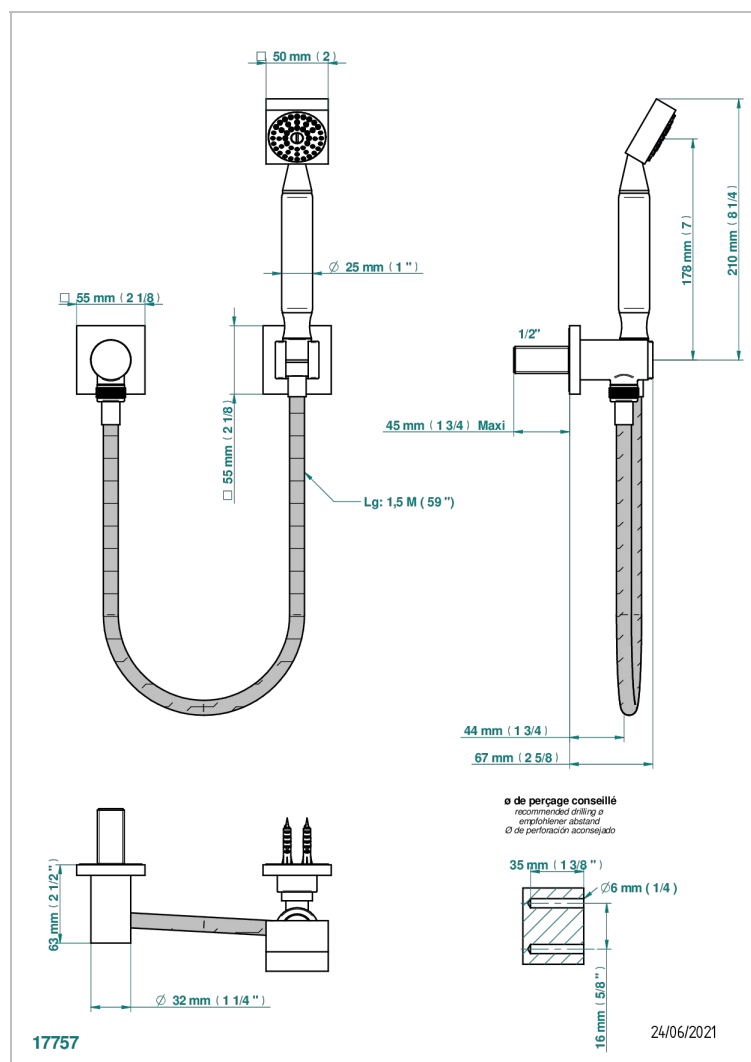

MASQUE DE FEMME ENGRAVED METAL

A2T-52

Wall mounted stylised handshower, hose, fix hook and elbow

CHARACTERISTIC

- Masque de Femme Engraved Metal
- Wall mounted stylised handshower, hose, fix hook and elbow

TECHNICAL SPECS

- Recommandé : 3 bars (max. 5 bars) - Advised : 43,5 psi (max. 72 psi)
- 9,5 l/min à 3 bars (2.5 gpm at 43.5 psi)

AVAILABLE FINITIONS

Antique nickel - H28
Black ceram - D30
Blush PVD - H62
Brass color PVD - H49
Brown bronze color PVD - F33
Gold color PVD - H52