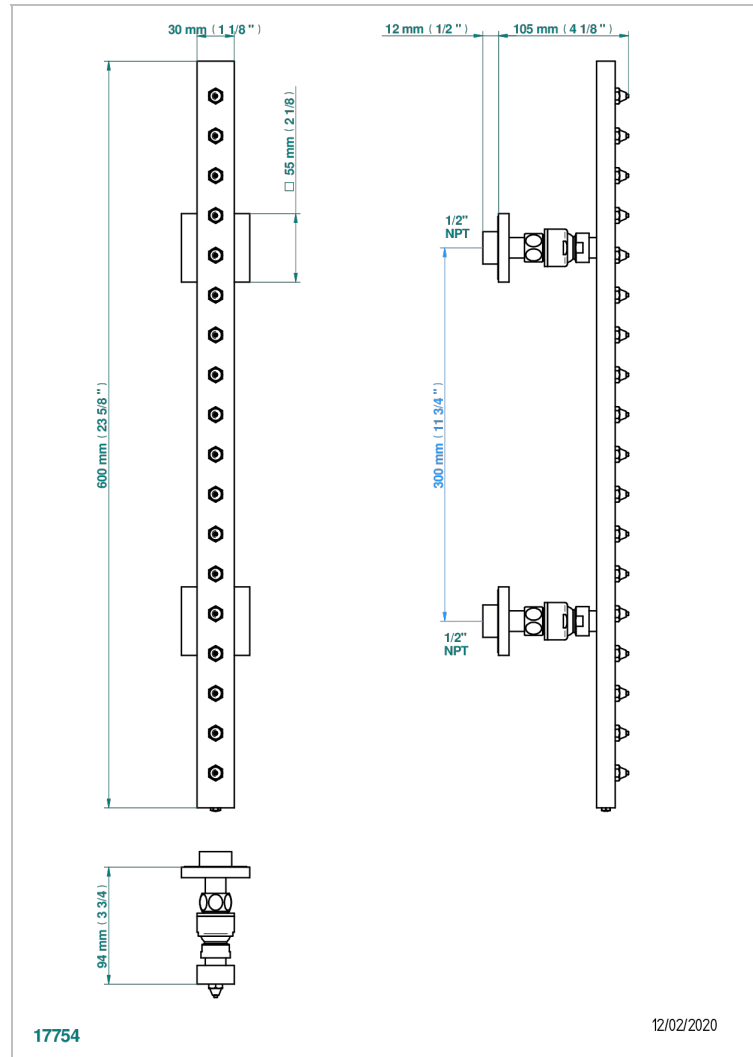

# ICON-X - TITANIUM WITH LEVER HANDLES

U7M-900/US

THG  
PARIS

Rain-bar, rectangular with 18 picots, 23 1/2" long - with easyclean system

## CHARACTERISTIC

- Icon-x - titanium with lever handles
- Rain-bar, rectangular with 18 picots, 23 1/2" long - with easyclean system

## TECHNICAL SPECS

- Recommandé : 3 bars (max. 5 bars) - Advised : 43,5 psi (max. 72 psi)
- 8 l/min à 3 bars (2.12 gpm at 43.5 psi)