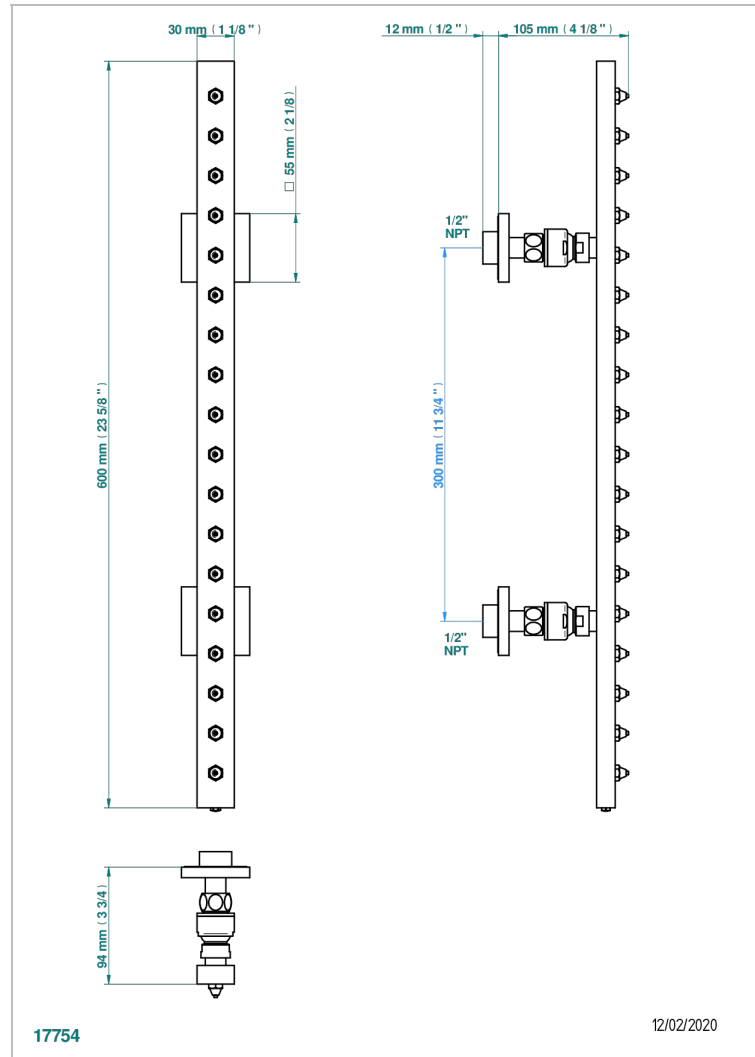

# ICON-X TITANIUM

U7L-900/US

Rain-bar, rectangular with 18 picots, 23 1/2" long - with easyclean system

## CHARACTERISTIC

- Icon-x titanium
- Rain-bar, rectangular with 18 picots, 23 1/2" long - with easyclean system

## TECHNICAL SPECS

- Recommandé : 3 bars (max. 5 bars) - Advised : 43,5 psi (max. 72 psi)
- 8 l/min à 3 bars (2.12 gpm at 43.5 psi)