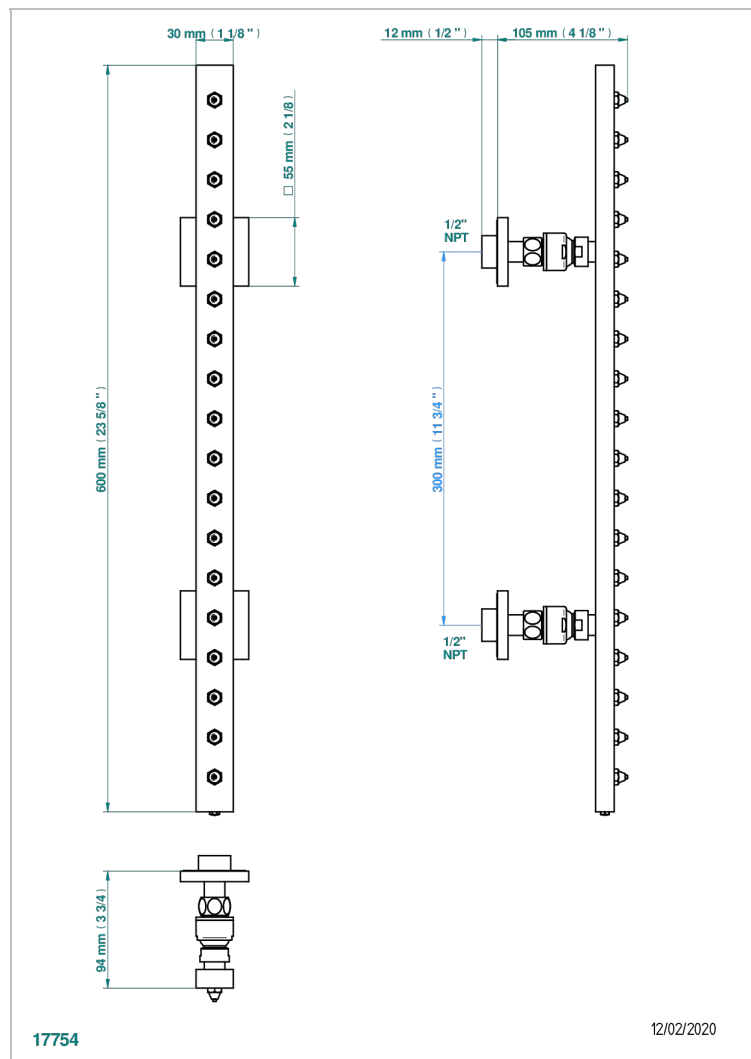

ICON-X METAL INLAYS WITH LEVER HANDLES

U7K-900/US

Rain-bar, rectangular with 18 picots, 23 1/2" long - with easyclean system

CHARACTERISTIC

- Icon-x metal inlays with lever handles
- Rain-bar, rectangular with 18 picots, 23 1/2" long - with easyclean system

TECHNICAL SPECS

- Recommandé : 3 bars (max. 5 bars) - Advised : 43,5 psi (max. 72 psi)
- 8 l/min à 3 bars (2.12 gpm at 43.5 psi)

AVAILABLE FINITIONS

Black ceram - D30
Blush PVD - H62
Brass color PVD - H49
Brown bronze color PVD - F33
Chrome polished - A02
Gold color PVD - H52

Nickel antique / Sovereign - H28
Nickel color PVD - H55
Nickel polished - B01
Polished chrome with gold inlay - GA1
Soft gold - F30
Soft matt gold - F31

Umber PVD - H66