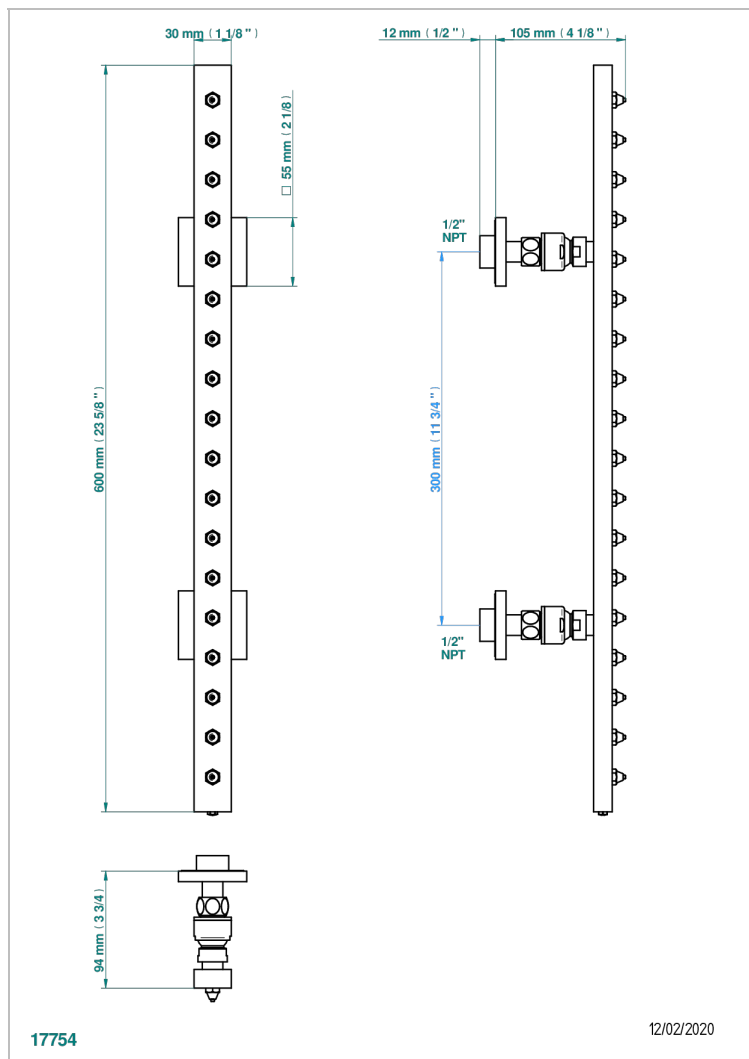

ICON-X METAL INLAYS

U7J-900/US

Rain-bar, rectangular with 18 picots, 23 1/2" long - with easyclean system

CHARACTERISTIC

- Icon-x metal inlays
- Rain-bar, rectangular with 18 picots, 23 1/2" long - with easyclean system

TECHNICAL SPECS

- Recommandé : 3 bars (max. 5 bars) - Advised : 43,5 psi (max. 72 psi)
- 8 l/min à 3 bars (2.12 gpm at 43.5 psi)

AVAILABLE FINITIONS

Black ceram - D30
Blush PVD - H62
Brass color PVD - H49
Brown bronze color PVD - F33
Chrome polished - A02
Gold color PVD - H52

Nickel antique / Sovereign - H28
Nickel color PVD - H55
Nickel polished - B01
Polished chrome with gold inlay - GA1
Soft gold - F30
Soft matt gold - F31

Umber PVD - H66