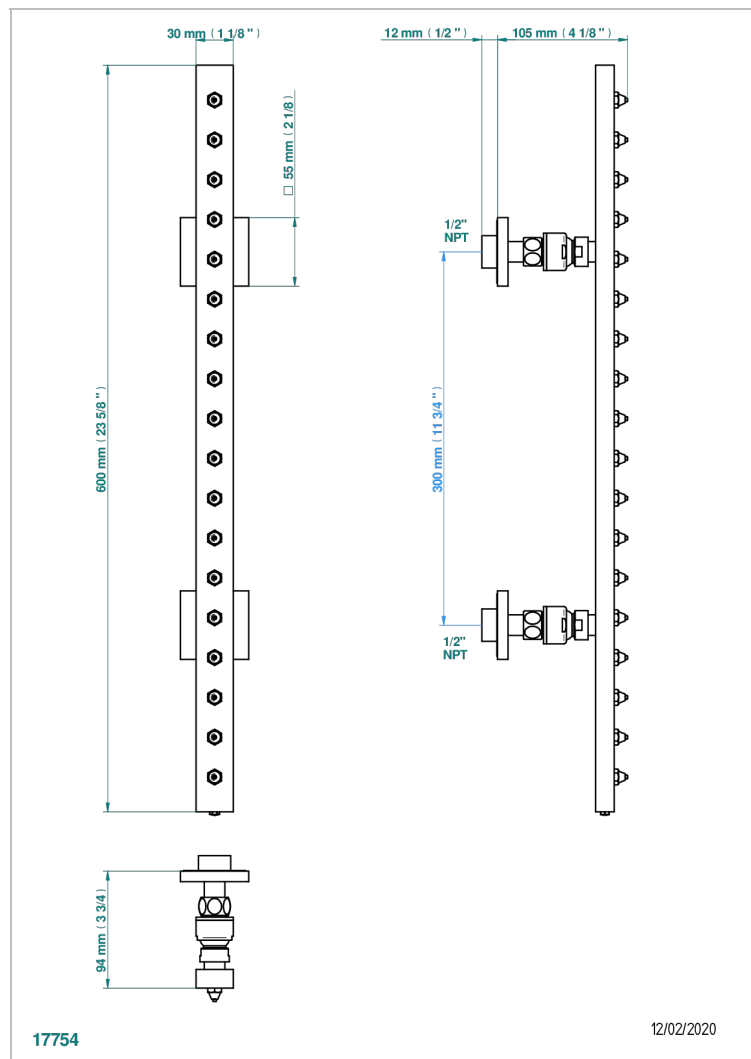

# ICON-X WITH LEVER HANDLES

U7H-900/US

Rain-bar, rectangular with 18 picots, 23 1/2" long - with easyclean system

## CHARACTERISTIC

- Icon-x with lever handles
- Rain-bar, rectangular with 18 picots, 23 1/2" long - with easyclean system

## TECHNICAL SPECS

- Recommandé : 3 bars (max. 5 bars) - Advised : 43,5 psi (max. 72 psi)
- 8 l/min à 3 bars (2.12 gpm at 43.5 psi)