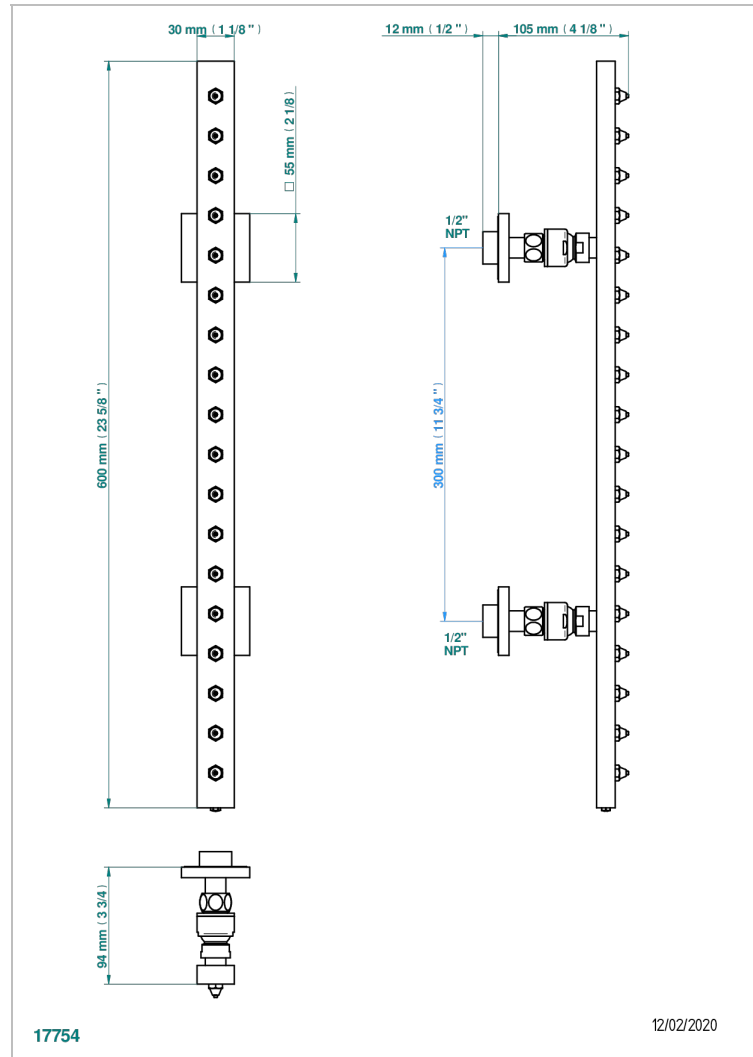

BELUGA WITH LEVER HANDLES

G1U-900/US

Rain-bar, rectangular with 18 picots, 23 1/2" long - with easyclean system

CHARACTERISTIC

- Beluga with lever handles
- Rain-bar, rectangular with 18 picots, 23 1/2" long - with easyclean system

TECHNICAL SPECS

- Recommandé : 3 bars (max. 5 bars) - Advised : 43,5 psi (max. 72 psi)
- 8 l/min à 3 bars (2.12 gpm at 43.5 psi)

AVAILABLE FINITIONS

Black ceram - D30
Blush PVD - H62
Brass color PVD - H49
Brown bronze color PVD - F33
Chrome polished - A02
Chrome polished / gold polished - G02