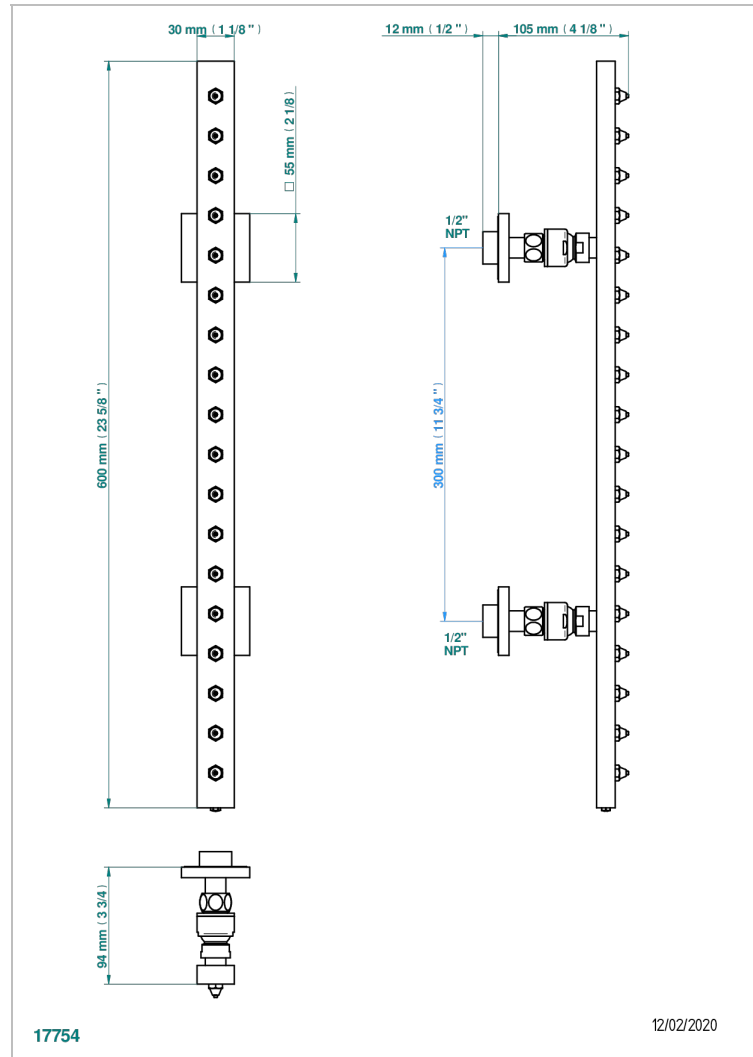

MASQUE DE FEMME SMOOTH METAL

A2U-900/US

Rain-bar, rectangular with 18 picots, 23 1/2" long - with easyclean system

17754

12/02/2020

CHARACTERISTIC

- Masque de Femme Smooth metal
- Rain-bar, rectangular with 18 picots, 23 1/2" long - with easyclean system

TECHNICAL SPECS

- Recommandé : 3 bars (max. 5 bars) - Advised : 43,5 psi (max. 72 psi)
- 8 l/min à 3 bars (2.12 gpm at 43.5 psi)

AVAILABLE FINITIONS

Black ceram - D30
Blush PVD - H62
Brass color PVD - H49
Brown bronze color PVD - F33
Chrome polished - A02
Chrome polished / gold polished - G02