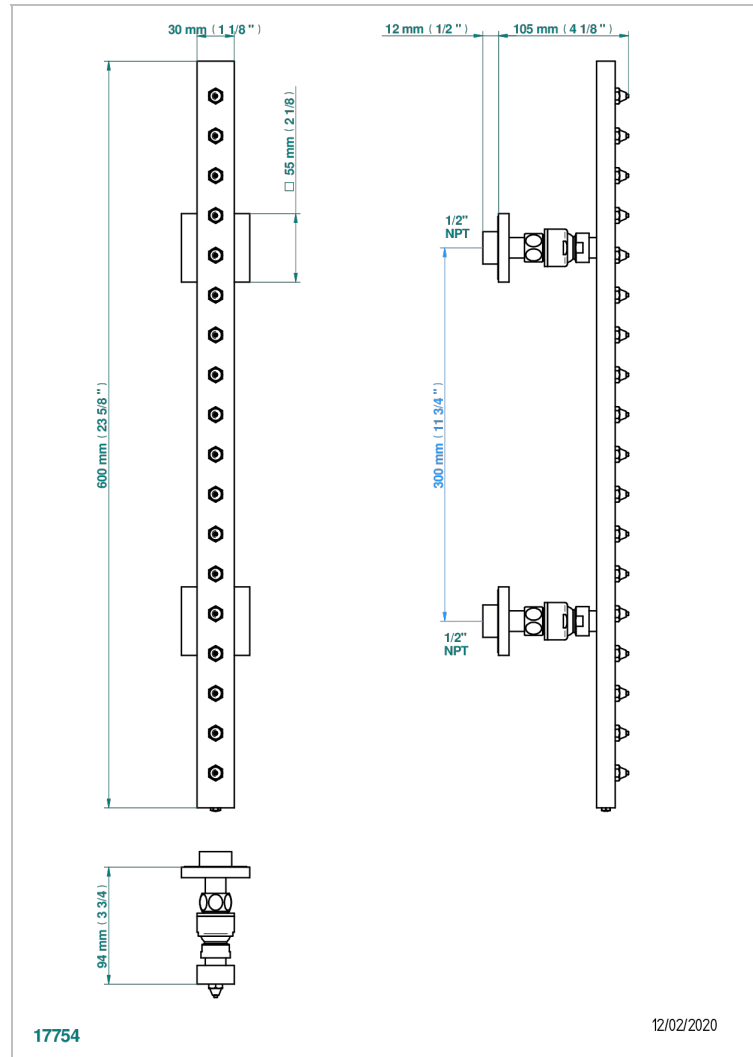

MASQUE DE FEMME ENGRAVED METAL

A2T-900/US

Rain-bar, rectangular with 18 picots, 23 1/2" long - with easyclean system

CHARACTERISTIC

- Masque de Femme Engraved Metal
- Rain-bar, rectangular with 18 picots, 23 1/2" long - with easyclean system

TECHNICAL SPECS

- Recommandé : 3 bars (max. 5 bars) - Advised : 43,5 psi (max. 72 psi)
- 8 l/min à 3 bars (2.12 gpm at 43.5 psi)

AVAILABLE FINITIONS

Black ceram - D30
Blush PVD - H62
Brass color PVD - H49
Brown bronze color PVD - F33
Chrome polished - A02
Chrome polished / gold polished - G02