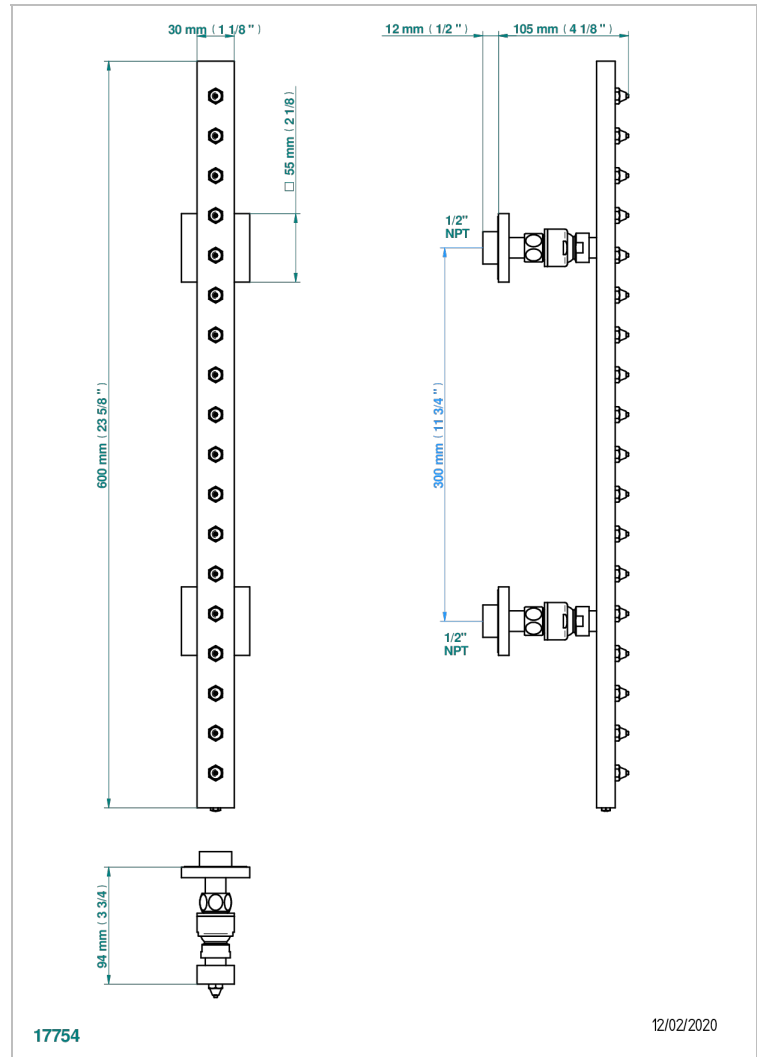

# MASQUE DE FEMME LUNAIRE

A2R-900/US

Rain-bar, rectangular with 18 picots, 23 1/2" long - with easyclean system

THG<sup>®</sup>  
PARIS

## CHARACTERISTIC

- Masque de Femme Lunaire
- Rain-bar, rectangular with 18 picots, 23 1/2" long - with easyclean system

## TECHNICAL SPECS

- Recommandé : 3 bars (max. 5 bars) - Advised : 43,5 psi (max. 72 psi)
- 8 l/min à 3 bars (2.12 gpm at 43.5 psi)

## AVAILABLE FINITIONS

Black ceram - D30  
Chrome polished - A02  
Chrome polished / gold polished - G02  
Gold mat - F07  
Gold polished - F01  
Matt chrome (American satin) - C02

Matt nickel (American satin) - C01  
Nickel polished - B01  
Soft gold - F30  
Soft matt gold - F31