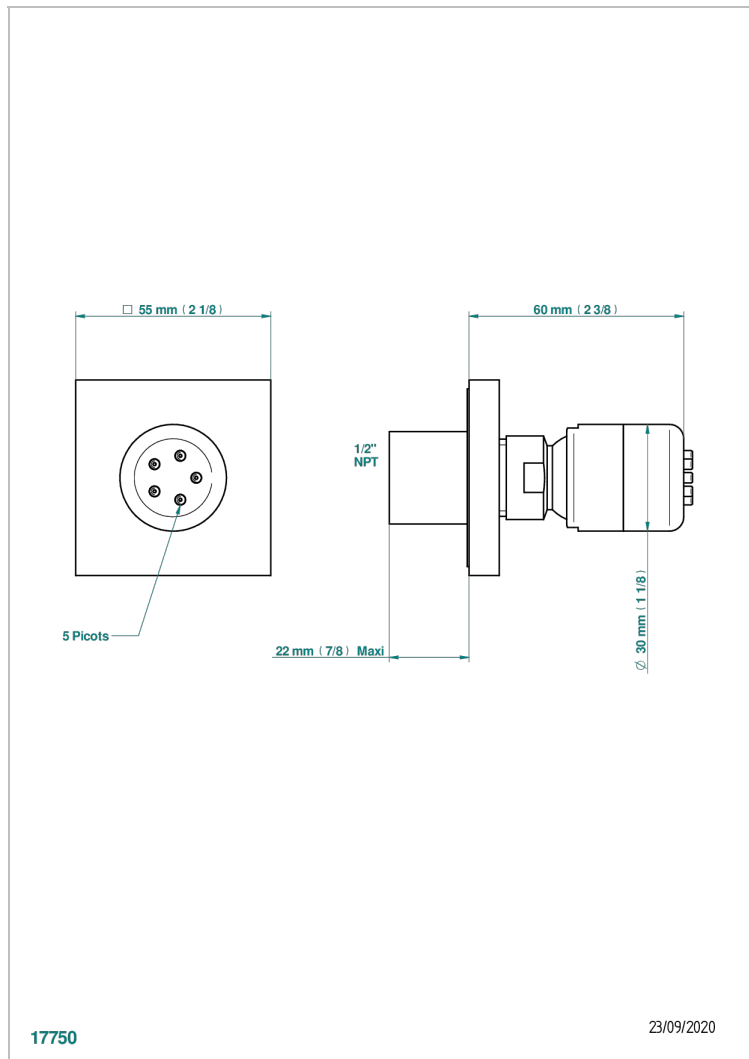

ICON-X CARBON GOLD WITH LEVER HANDLES

U7T-290/BUS

Body spray 1/2" with Easyclean system

THG[®]
PARIS

CHARACTERISTIC

- Icon-x carbon gold with lever handles
- Body spray 1/2" with Easyclean system

AVAILABLE FINITIONS