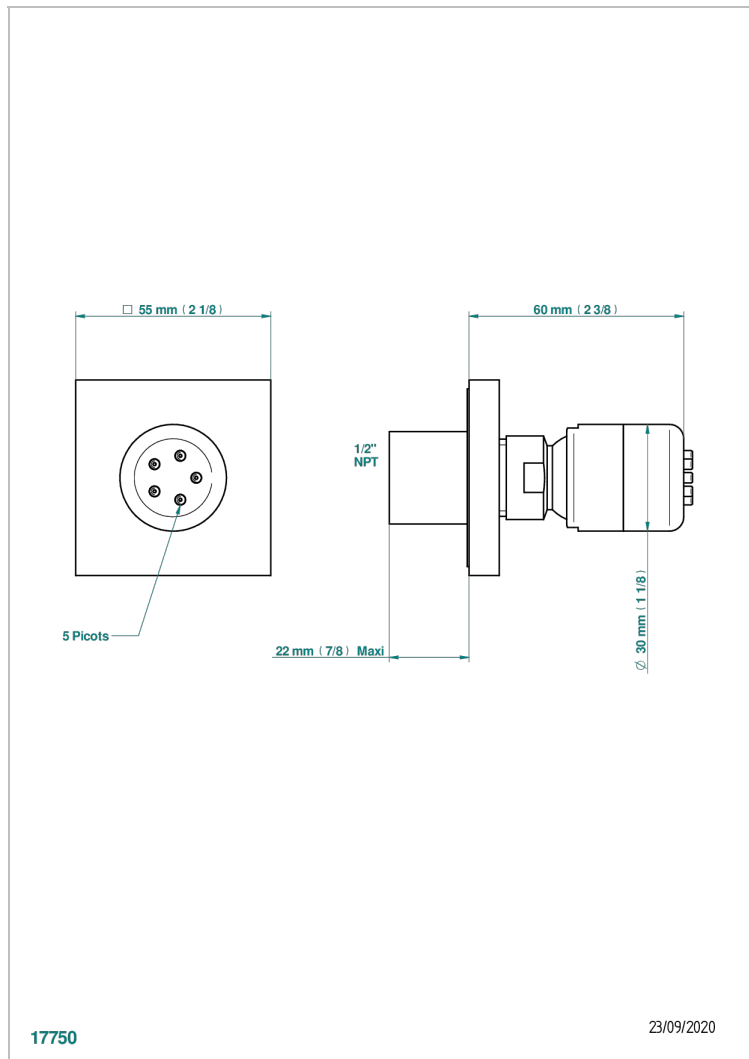

ICON-X - TITANIUM WITH LEVER HANDLES

U7M-290/BUS

Body spray 1/2" with Easyclean system

THG[®]
PARIS

CHARACTERISTIC

- Icon-x - titanium with lever handles
- Body spray 1/2" with Easyclean system

AVAILABLE FINITIONS