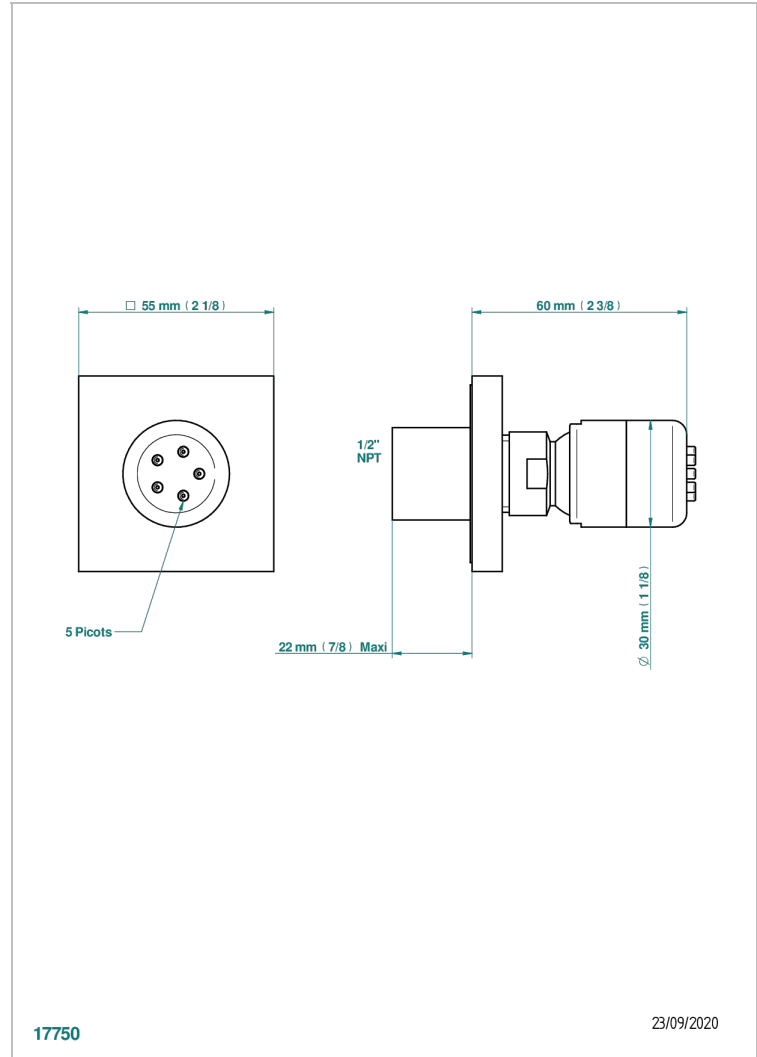

ICON-X TITANIUM

U7L-290/BUS

Body spray 1/2" with Easyclean system

CHARACTERISTIC

- Icon-x titanium
- Body spray 1/2" with Easyclean system

AVAILABLE FINITIONS

Black ceram - D30
Blush PVD - H62
Brass color PVD - H49
Brown bronze color PVD - F33
Chrome polished - A02
Gold color PVD - H52