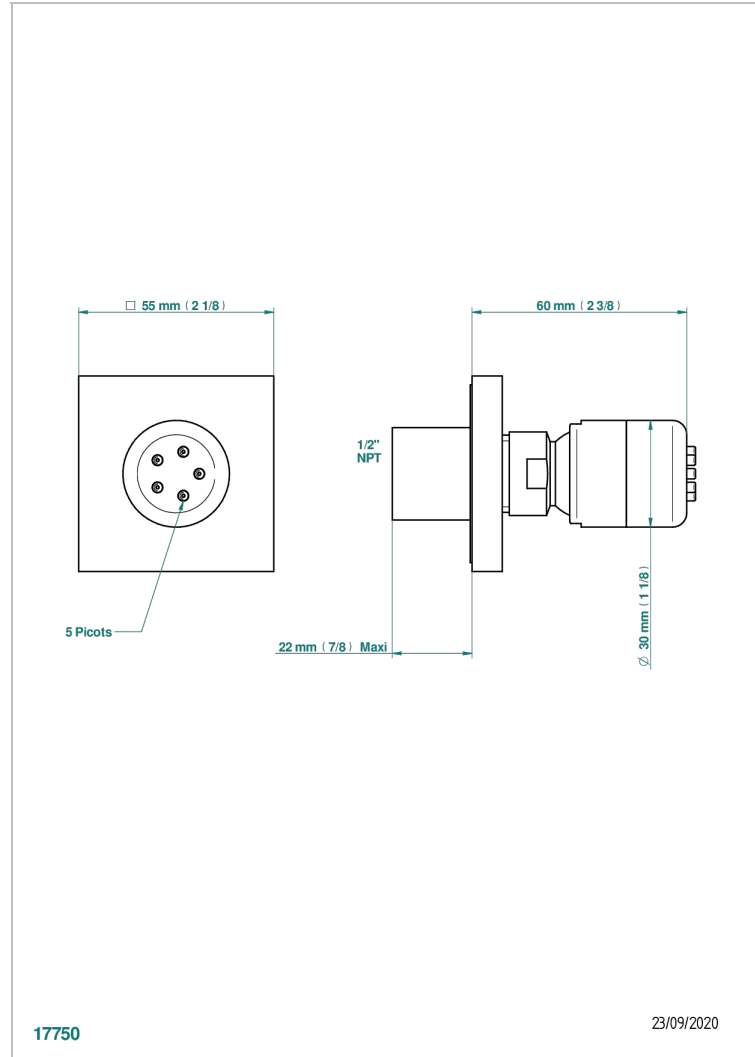

ICON-X METAL INLAYS WITH LEVER HANDLES

U7K-290/BUS

Body spray 1/2" with Easyclean system

CHARACTERISTIC

- Icon-x metal inlays with lever handles
- Body spray 1/2" with Easyclean system

AVAILABLE FINITIONS

Black ceram - D30
Blush PVD - H62
Brass color PVD - H49
Brown bronze color PVD - F33
Chrome polished - A02
Gold color PVD - H52