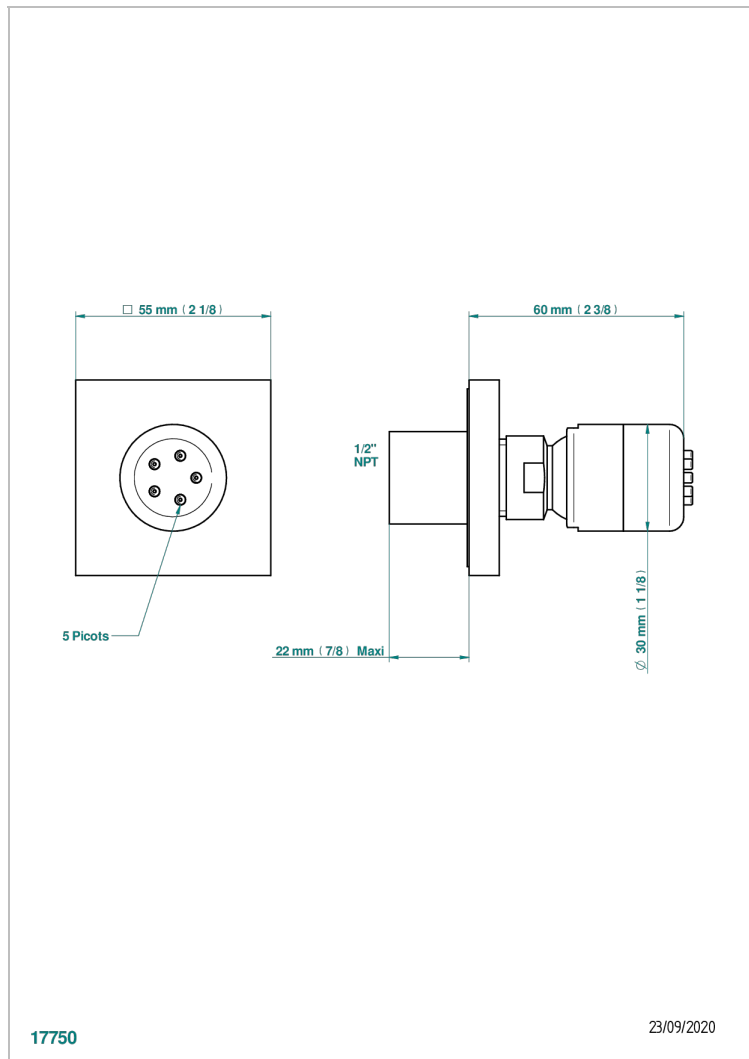

ICON-X METAL INLAYS

U7J-290/BUS

Body spray 1/2" with Easyclean system

CHARACTERISTIC

- Icon-x metal inlays
- Body spray 1/2" with Easyclean system

AVAILABLE FINITIONS

Black ceram - D30
Blush PVD - H62
Brass color PVD - H49
Brown bronze color PVD - F33
Chrome polished - A02
Gold color PVD - H52