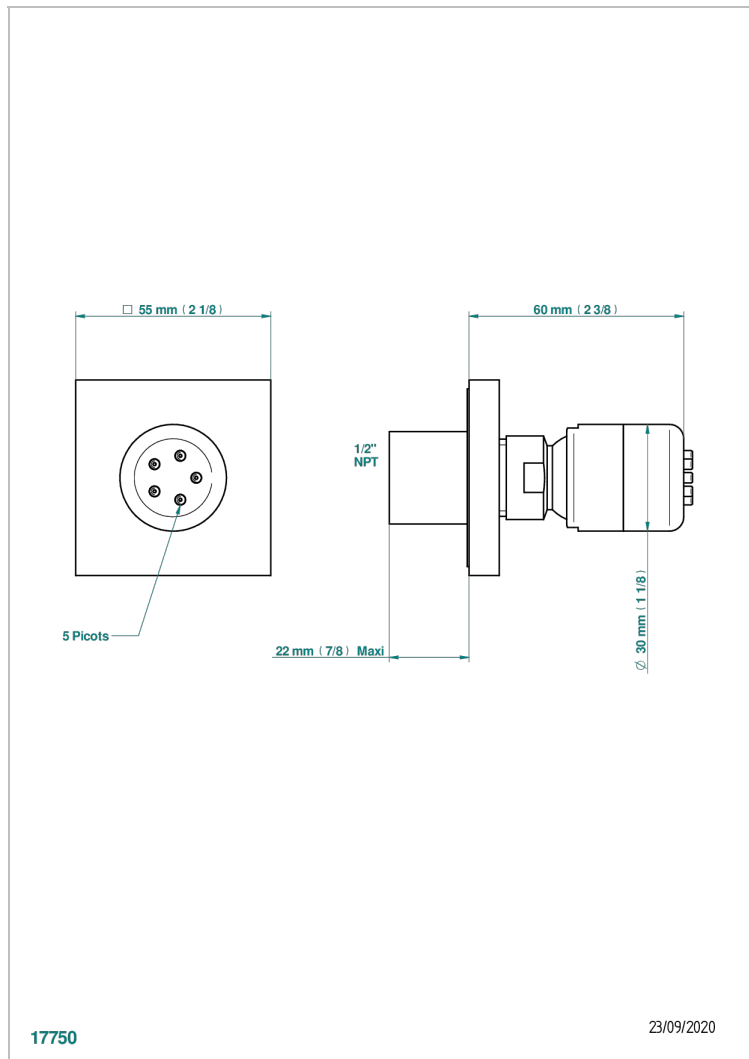

ICON-X WITH LEVER HANDLES

U7H-290/BUS

Body spray 1/2" with Easyclean system

CHARACTERISTIC

- Icon-x with lever handles
- Body spray 1/2" with Easyclean system

AVAILABLE FINITIONS

Black ceram - D30
Blush PVD - H62
Brass color PVD - H49
Brown bronze color PVD - F33
Chrome polished - A02
Gold color PVD - H52