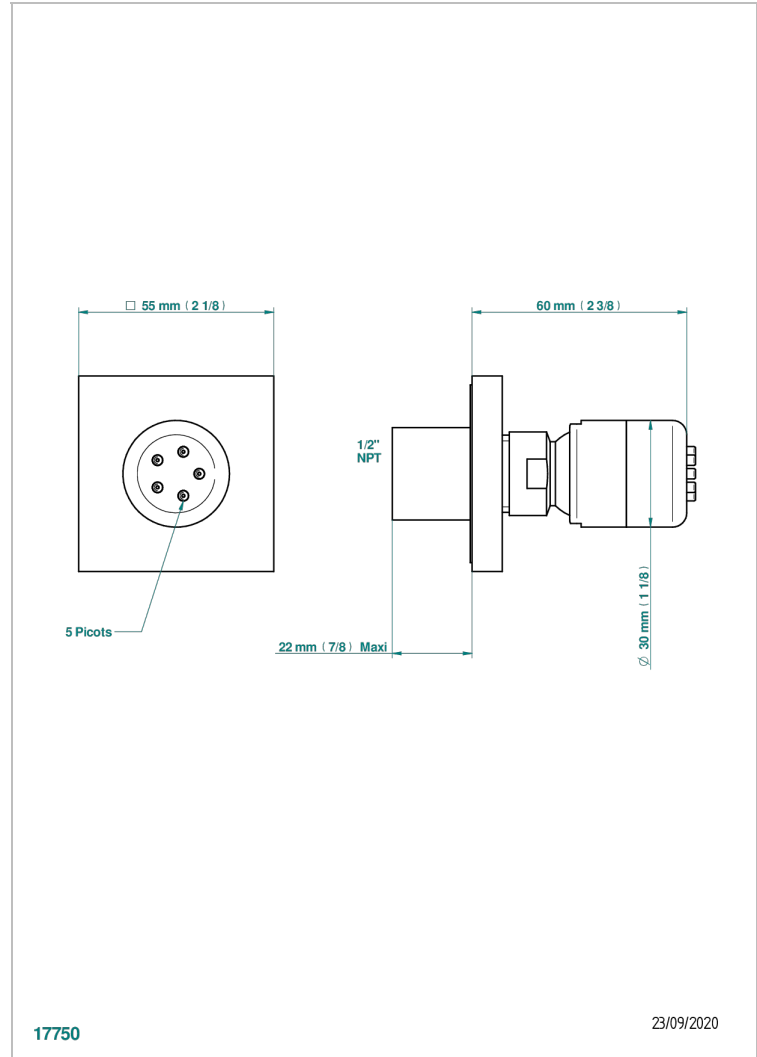

ICON-X

U7G-290/BUS

Body spray 1/2" with Easyclean system

CHARACTERISTIC

- Icon-x
- Body spray 1/2" with Easyclean system

AVAILABLE FINITIONS

Black ceram - D30
Blush PVD - H62
Brass color PVD - H49
Brown bronze color PVD - F33
Chrome polished - A02
Gold color PVD - H52