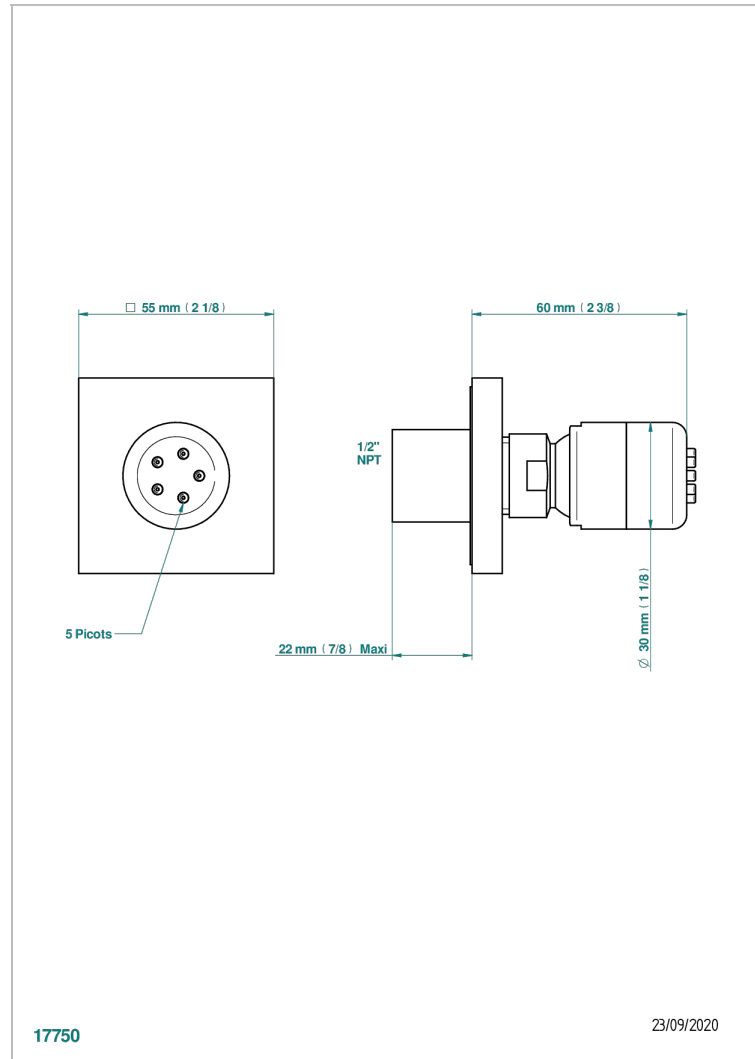

SOHO 2023

G7K-290/BUS

Body spray 1/2" with Easyclean system

CHARACTERISTIC

- Soho 2023
- Body spray 1/2" with Easyclean system

AVAILABLE FINITIONS

Blush PVD - H62
Brass color PVD - H49
Brown bronze color PVD - F33
Chrome polished - A02
Gold color PVD - H52
Gold mat - F07