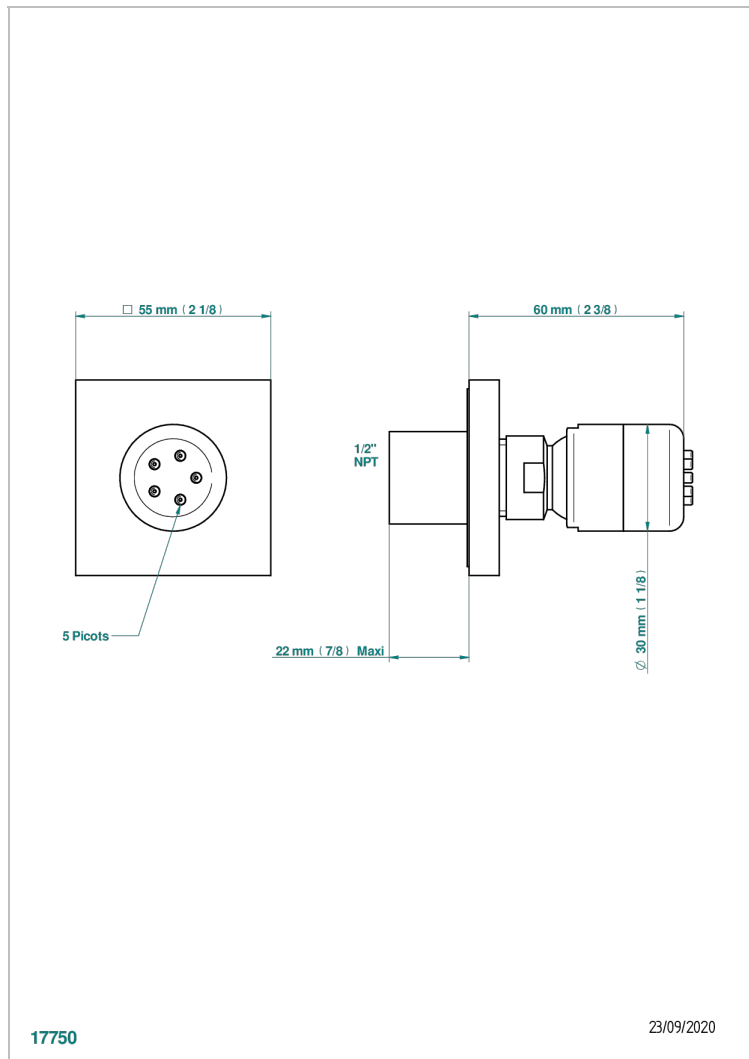

BELUGA WITH LEVER HANDLES

G1U-290/BUS

Body spray 1/2" with Easyclean system

THG[®]
PARIS

CHARACTERISTIC

- Beluga with lever handles
- Body spray 1/2" with Easyclean system

AVAILABLE FINITIONS

Black ceram - D30
Blush PVD - H62
Brass color PVD - H49
Brown bronze color PVD - F33
Chrome polished - A02
Chrome polished / gold polished - G02