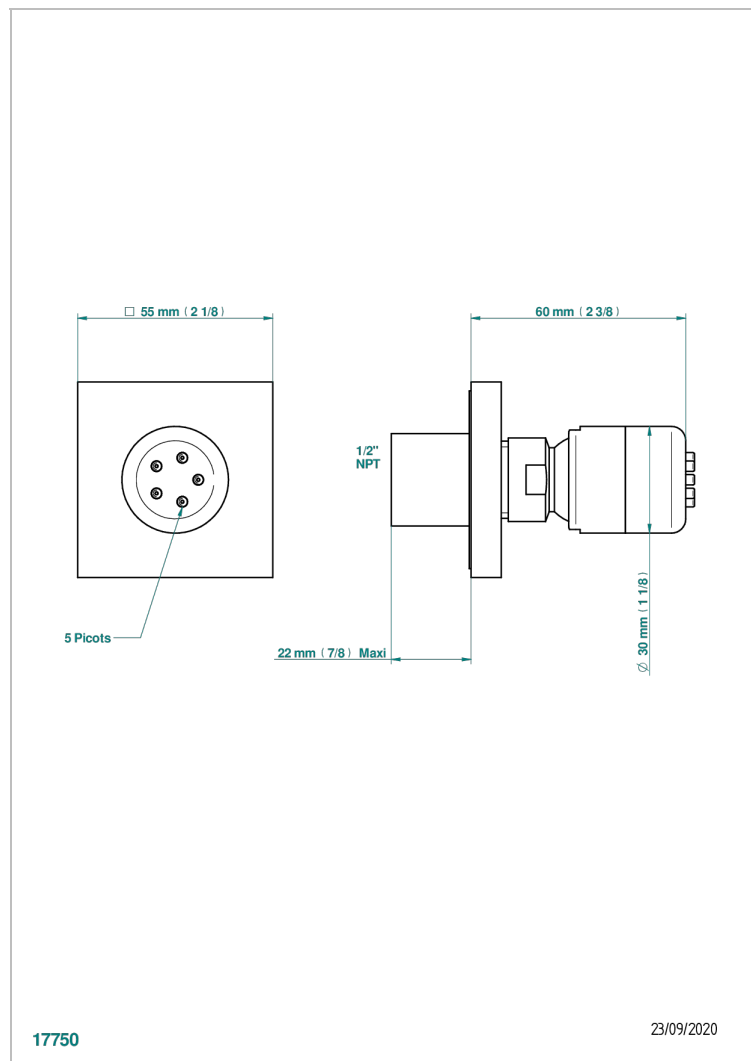

MASQUE DE FEMME SMOOTH METAL

A2U-290/BUS

Body spray 1/2" with Easyclean system

THG[®]
PARIS

CHARACTERISTIC

- Masque de Femme Smooth metal
- Body spray 1/2" with Easyclean system

AVAILABLE FINITIONS

Black ceram - D30
Blush PVD - H62
Brass color PVD - H49
Brown bronze color PVD - F33
Chrome polished - A02
Chrome polished / gold polished - G02