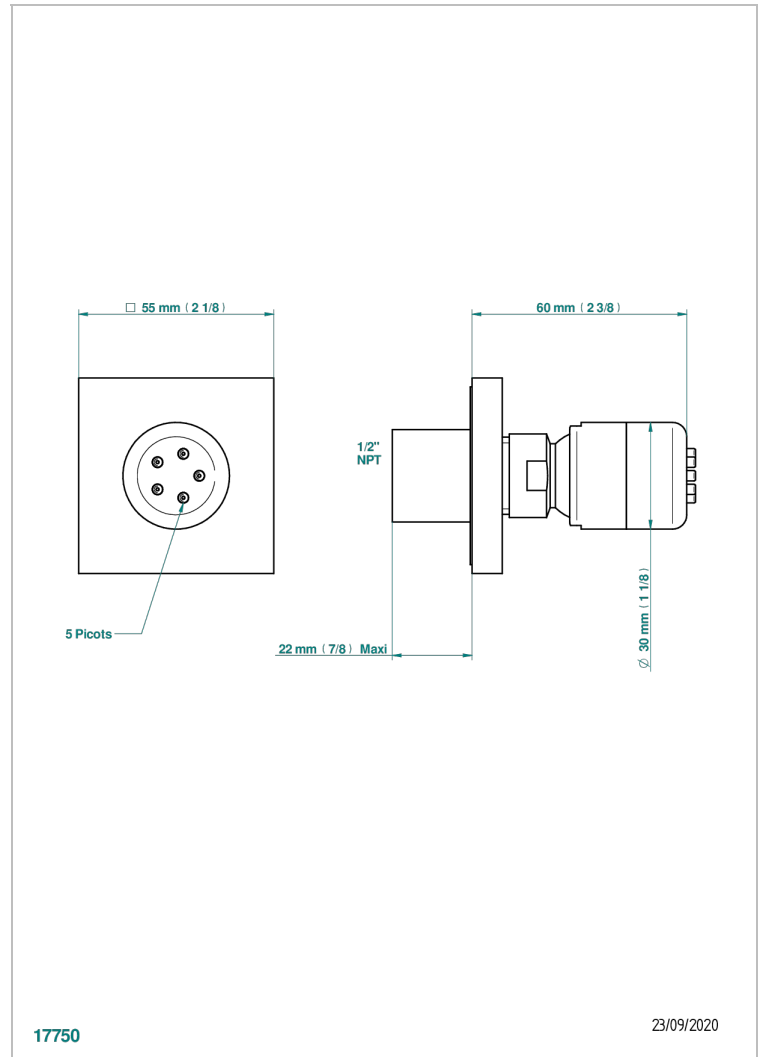

# MASQUE DE FEMME SOLAIRE

A2S-290/BUS

Body spray 1/2" with Easyclean system

THG<sup>®</sup>  
PARIS

## CHARACTERISTIC

- Masque de Femme Solaire
- Body spray 1/2" with Easyclean system