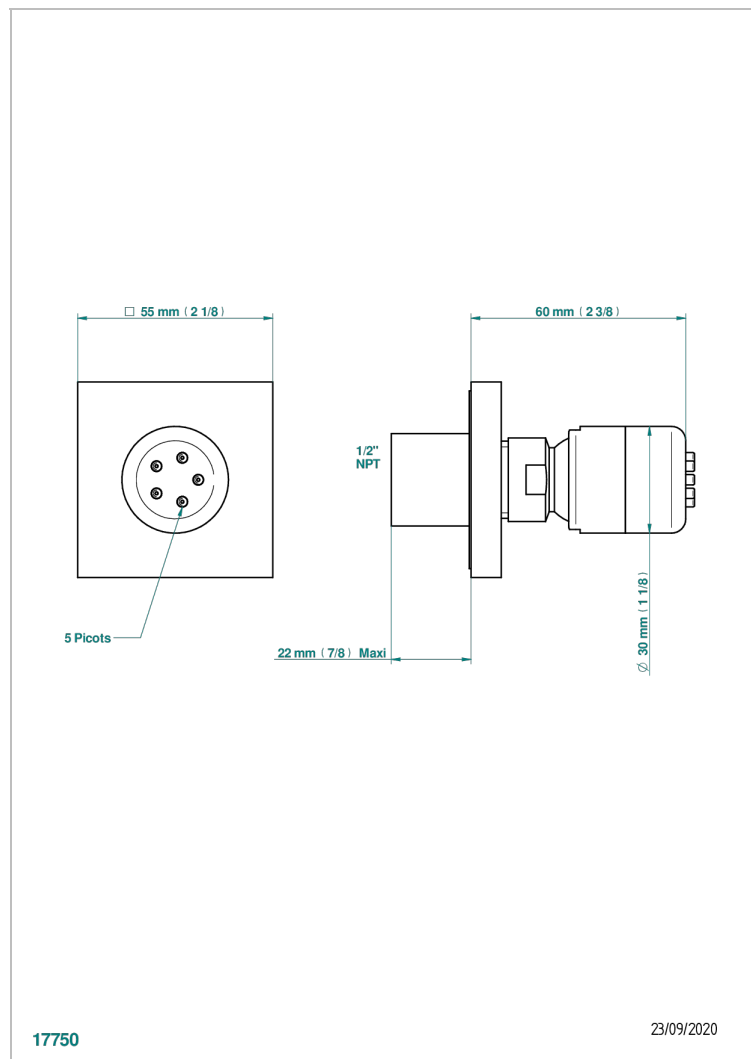

MASQUE DE FEMME LUNAIRE

A2R-290/BUS

Body spray 1/2" with Easyclean system

THG[®]
PARIS

CHARACTERISTIC

- Masque de Femme Lunaire
- Body spray 1/2" with Easyclean system

AVAILABLE FINITIONS

Black ceram - D30
Chrome polished - A02
Chrome polished / gold polished - G02
Gold mat - F07
Gold polished - F01
Matt chrome (American satin) - C02