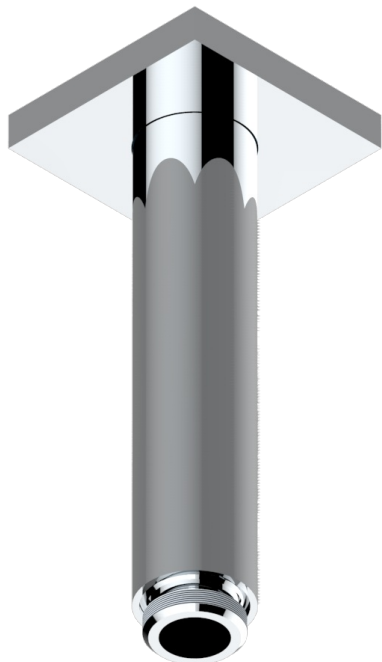

# ICON-X CARBON GOLD WITH LEVER HANDLES

U7T-82V/US

THG  
PARIS

Vertical shower arm ceiling mounted 1/2" connection

17748

12/02/2020

## CHARACTERISTIC

- Icon-x carbon gold with lever handles
- Vertical shower arm ceiling mounted 1/2" connection

## AVAILABLE FINITIONS

Black ceram - D30  
Blush PVD - H62  
Brass color PVD - H49  
Brown bronze color PVD - F33  
Chrome polished - A02  
Gold color PVD - H52

Gold mat - F07  
Gold polished - F01  
Graphite PVD - H64  
Matt Umber PVD - H67  
Matt blush PVD - H60  
Matt brass color PVD - H50

Matt brown bronze color PVD - F34  
Matt chrome (American satin) - C02  
Matt gold color PVD - H53  
Matt graphite PVD - H65  
Matt nickel (American satin) - C01  
Matt nickel color PVD - H56

Nickel antique / Sovereign - H28  
Nickel color PVD - H55  
Nickel polished - B01  
Soft gold - F30  
Soft matt gold - F31  
Umber PVD - H66