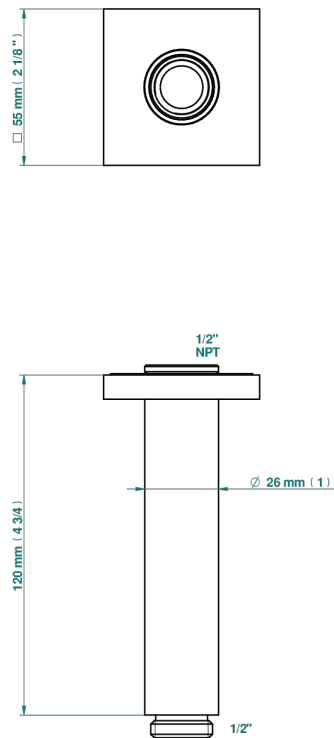

# ICON-X CARBON GOLD WITH LEVER HANDLES

U7T-82V/US

THG  
PARIS

Vertical shower arm ceiling mounted 1/2" connection

17748

12/02/2020

## CHARACTERISTIC

- Icon-x carbon gold with lever handles
- Vertical shower arm ceiling mounted 1/2" connection