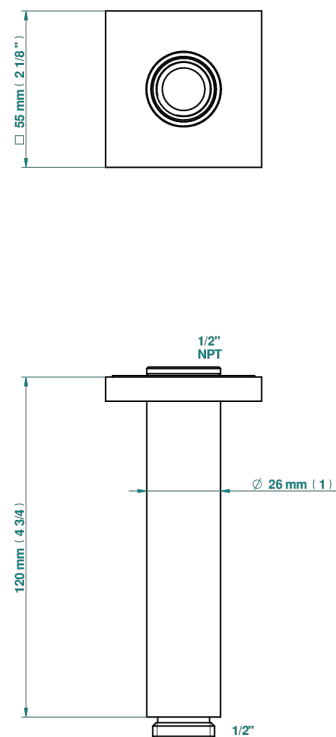

ICON-X - TITANIUM WITH LEVER HANDLES

U7M-82V/US

THG
PARIS

Vertical shower arm ceiling mounted 1/2" connection

17748

12/02/2020

CHARACTERISTIC

- Icon-x - titanium with lever handles
- Vertical shower arm ceiling mounted 1/2" connection