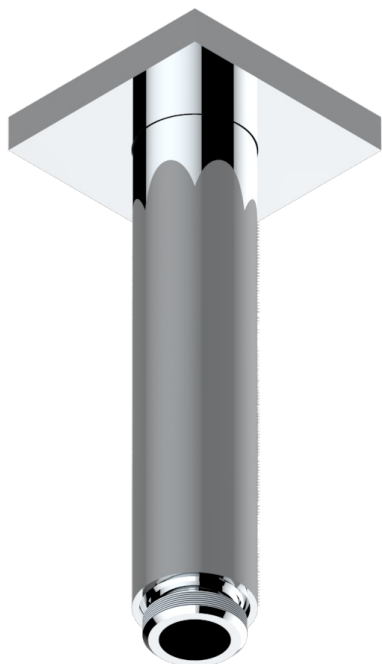

ICON-X - TITANIUM WITH LEVER HANDLES

U7M-82V/US

THG
PARIS

Vertical shower arm ceiling mounted 1/2" connection

17748

12/02/2020

CHARACTERISTIC

- Icon-x - titanium with lever handles
- Vertical shower arm ceiling mounted 1/2" connection

AVAILABLE FINITIONS

Black ceram - D30
Blush PVD - H62
Brass color PVD - H49
Brown bronze color PVD - F33
Chrome polished - A02
Gold color PVD - H52

Gold mat - F07
Gold polished - F01
Graphite PVD - H64
Matt Umber PVD - H67
Matt blush PVD - H60
Matt brass color PVD - H50

Matt brown bronze color PVD - F34
Matt chrome (American satin) - C02
Matt gold color PVD - H53
Matt graphite PVD - H65
Matt nickel (American satin) - C01
Matt nickel color PVD - H56

Nickel antique / Sovereign - H28
Nickel color PVD - H55
Nickel polished - B01
Soft gold - F30
Soft matt gold - F31
Umber PVD - H66