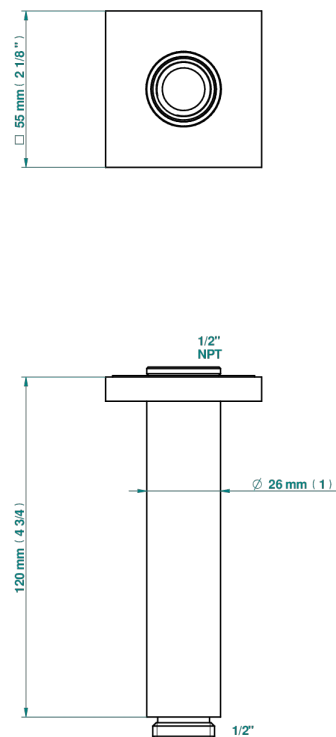

# ICON-X WITH LEVER HANDLES

U7H-82V/US

THG<sup>®</sup>  
PARIS

Vertical shower arm ceiling mounted 1/2" connection

17748

12/02/2020

## CHARACTERISTIC

- Icon-x with lever handles
- Vertical shower arm ceiling mounted 1/2" connection