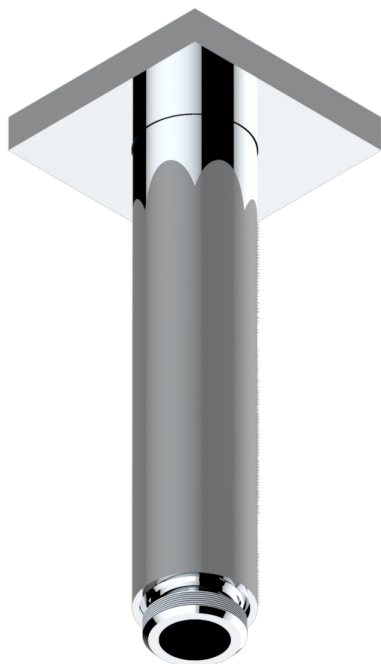

# ICON-X WITH LEVER HANDLES

U7H-82V/US

THG<sup>®</sup>  
PARIS

Vertical shower arm ceiling mounted 1/2" connection

17748

12/02/2020

## CHARACTERISTIC

- Icon-x with lever handles
- Vertical shower arm ceiling mounted 1/2" connection

## AVAILABLE FINITIONS

Black ceram - D30  
Blush PVD - H62  
Brass color PVD - H49  
Brown bronze color PVD - F33  
Chrome polished - A02  
Gold color PVD - H52

Gold mat - F07  
Gold polished - F01  
Graphite PVD - H64  
Matt Umber PVD - H67  
Matt blush PVD - H60  
Matt brass color PVD - H50

Matt brown bronze color PVD - F34  
Matt chrome (American satin) - C02  
Matt gold color PVD - H53  
Matt graphite PVD - H65  
Matt nickel (American satin) - C01  
Matt nickel color PVD - H56

Nickel antique / Sovereign - H28  
Nickel color PVD - H55  
Nickel polished - B01  
Soft gold - F30  
Soft matt gold - F31  
Umber PVD - H66