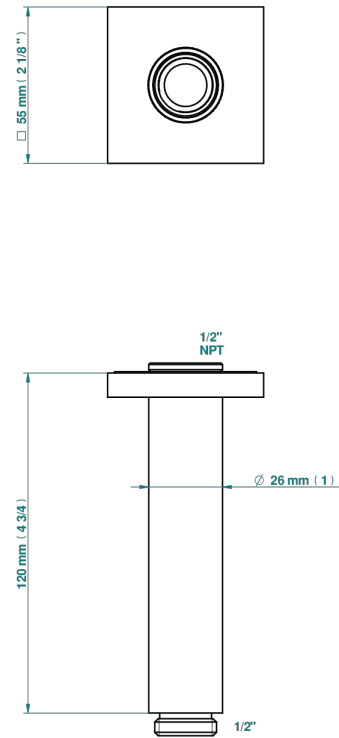

# SOHO 2023

G7K-82V/US

Vertical shower arm ceiling mounted 1/2" connection

17748

12/02/2020

## CHARACTERISTIC

- Soho 2023
- Vertical shower arm ceiling mounted 1/2" connection