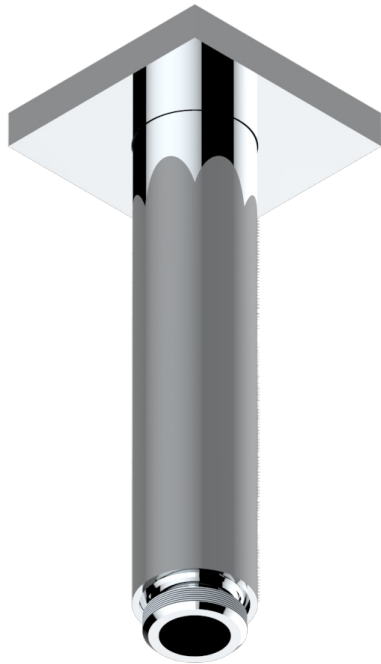

# SOHO 2023

G7K-82V/US

Vertical shower arm ceiling mounted 1/2" connection

17748

12/02/2020

## CHARACTERISTIC

- Soho 2023
- Vertical shower arm ceiling mounted 1/2" connection

## AVAILABLE FINITIONS

Blush PVD - H62  
Brass color PVD - H49  
Brown bronze color PVD - F33  
Chrome polished - A02  
Gold color PVD - H52  
Gold mat - F07

Gold polished - F01  
Graphite PVD - H64  
Matt Umber PVD - H67  
Matt blush PVD - H60  
Matt brass color PVD - H50  
Matt brown bronze color PVD - F34