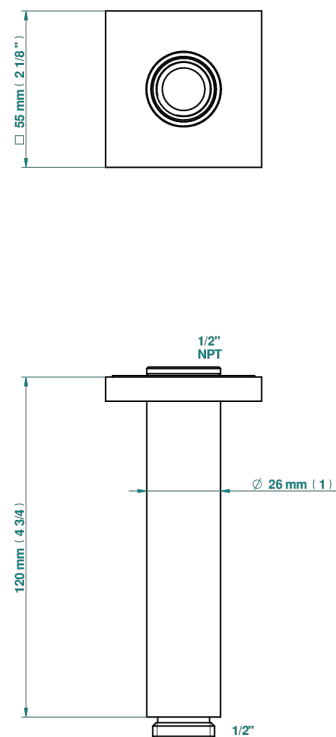

BELUGA CON MANETAS

G1U-82V/US

Vertical shower arm & flange ceiling mounted 1/2

THG[®]
PARIS

17748

12/02/2020

CARACTERÍSTICAS

- Beluga con manetas
- Vertical shower arm & flange ceiling mounted 1/2