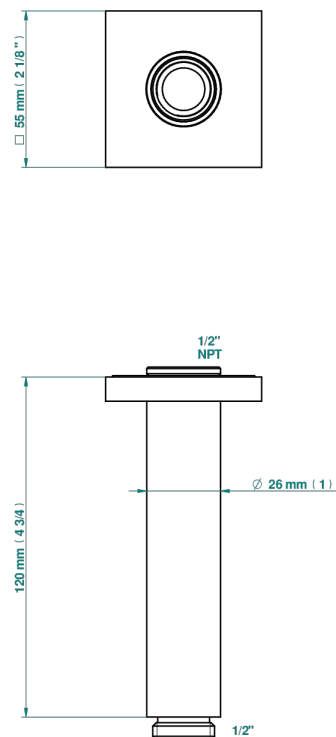

# BELUGA WITH LEVER HANDLES

G1U-82V/US

THG<sup>®</sup>  
PARIS

Vertical shower arm ceiling mounted 1/2" connection

17748

12/02/2020

## CHARACTERISTIC

- Beluga with lever handles
- Vertical shower arm ceiling mounted 1/2" connection