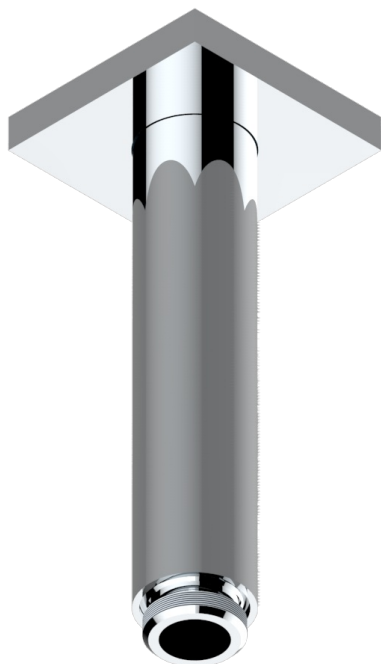

# BELUGA WITH LEVER HANDLES

G1U-82V/US

THG<sup>®</sup>  
PARIS

Vertical shower arm ceiling mounted 1/2" connection

17748

12/02/2020

## CHARACTERISTIC

- Beluga with lever handles
- Vertical shower arm ceiling mounted 1/2" connection

## AVAILABLE FINITIONS

Black ceram - D30  
Blush PVD - H62  
Brass color PVD - H49  
Brown bronze color PVD - F33  
Chrome polished - A02  
Chrome polished / gold polished - G02

Copper antique matt, coated - H07  
Gold color PVD - H52  
Gold mat - F07  
Gold polished - F01  
Graphite PVD - H64  
Light coated bronze - D01